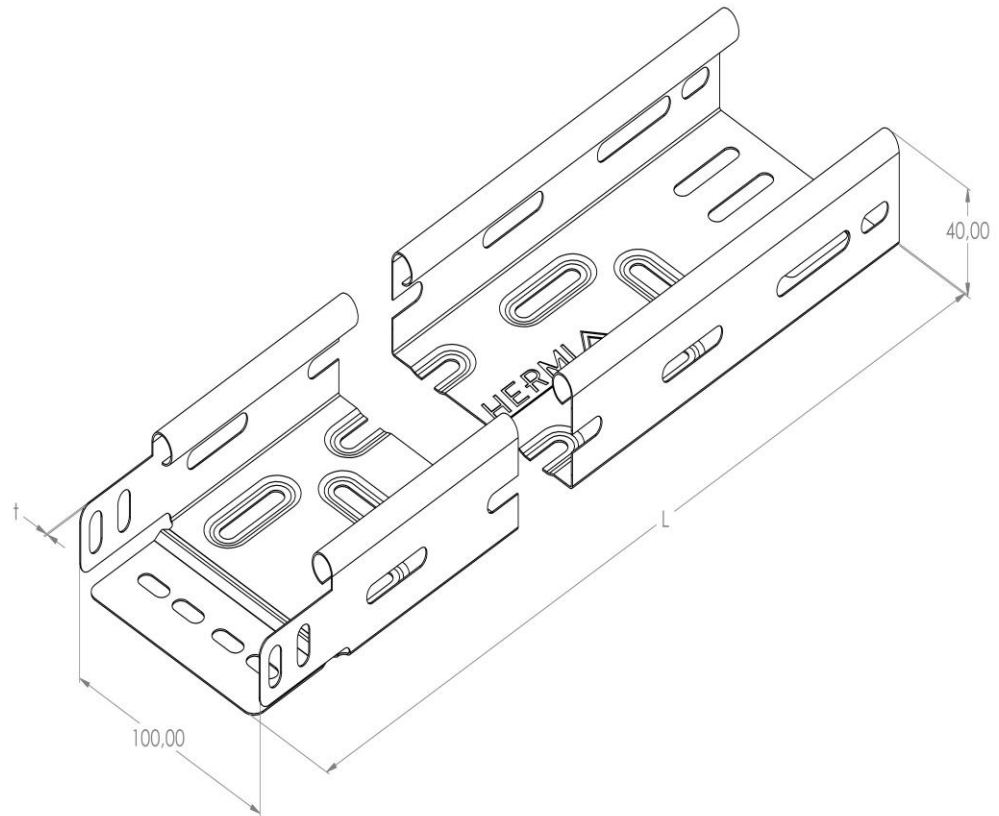

**Product:** KP 40/100

**Product code:** 88726031

Cable trays of 40 mm in height

<b>Standard:</b>	EN 61537:2007 Cable management - Cable tray systems and cable ladder systems
<b>Dimensions:</b>	Length: 3000 mm
	Width: 100 mm
	Height: 40 mm
	Metal thickness: 0,80 mm
<b>Weight:</b>	3,9 kg
<b>Material:</b>	Hot-dip galvanised steel
<b>Contribution to fire:</b>	Non-flame propagating system
<b>Electrical characteristics:</b>	Electrically conductive system
<b>Electrical continuity:</b>	Yes
<b>Corrosion resistance:</b>	Class 6
<b>Perforation:</b>	Class B
<b>Temperature:</b>	Min: -20°C; Max: +105°C