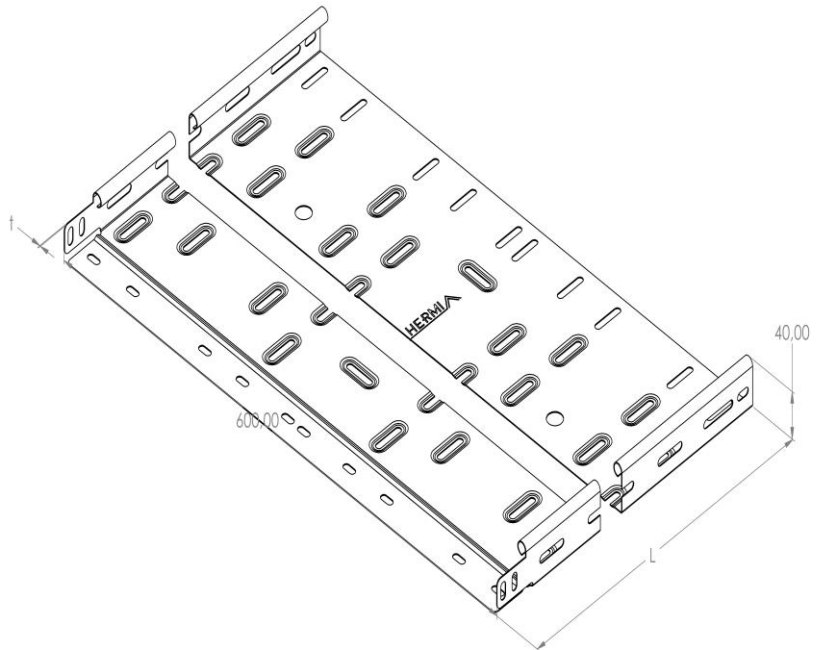

**Product:** KP 40/600

**Product code:** 88726026

Cable trays of 40 mm in height

<b>Standard:</b>	EN 61537:2007 Cable management - Cable tray systems and cable ladder systems
<b>Dimensions:</b>	Length: 2000 mm
	Width: 600 mm
	Height: 40 mm
	Metal thickness: 0,80 mm
<b>Weight:</b>	10 kg
<b>Material:</b>	Hot-dip galvanised steel
<b>Contribution to fire:</b>	Non-flame propagating system
<b>Electrical characteristics:</b>	Electrically conductive system
<b>Electrical continuity:</b>	Yes
<b>Corrosion resistance:</b>	Class 6
<b>Perforation:</b>	Class B
<b>Temperature:</b>	Min: -20°C; Max: +105°C

Permissible load KP 40/600 d=0,8mm (kN/m)