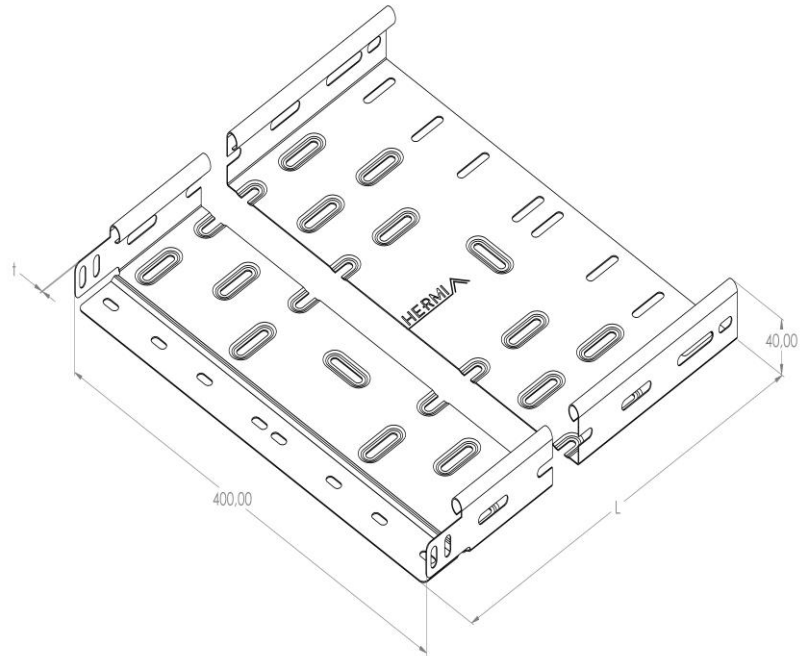

Product: KP 40/400

Product code: 88726024

Cable trays of 40 mm in height

<b>Standard:</b>	EN 61537:2007 Cable management - Cable tray systems and cable ladder systems
<b>Dimensions:</b>	Length: 2000 mm
	Width: 400 mm
	Height: 40 mm
	Metal thickness: 0,80 mm
<b>Weight:</b>	6,4 kg
<b>Material:</b>	Hot-dip galvanised steel
<b>Contribution to fire:</b>	Non-flame propagating system
<b>Electrical characteristics:</b>	Electrically conductive system
<b>Electrical continuity:</b>	Yes
<b>Corrosion resistance:</b>	Class 6
<b>Perforation:</b>	Class B
<b>Temperature:</b>	Min: -20°C; Max: +105°C

Permissible load KP 40/400 d=0,8mm (kN/m)