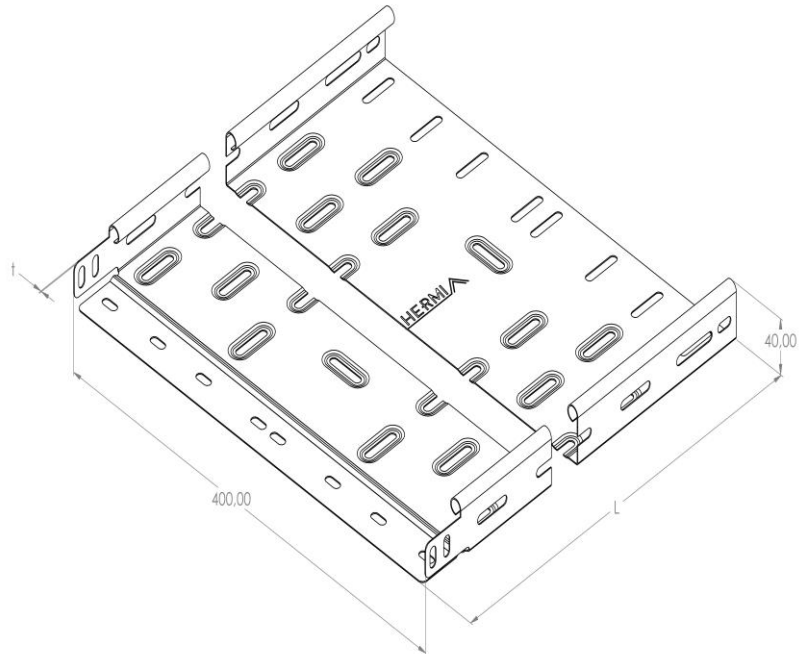

Product: KP 40/400

Product code: 88724024

Cable trays of 40 mm in height

Standard:	EN 61537:2007 Cable management - Cable tray systems and cable ladder systems
Dimensions:	Length: 2000 mm
	Width: 400 mm
	Height: 40 mm
	Metal thickness: 0,80 mm
Weight:	5,9 kg
Material:	Acid resistant stainless steel
Contribution to fire:	Non-flame propagating system
Electrical characteristics:	Electrically conductive system
Electrical continuity:	Yes
Corrosion resistance:	Class 9B
Perforation:	Class B
Temperature:	Min: -20°C; Max: +105°C

Permissible load KP 40/400 d=0,8mm (kN/m)