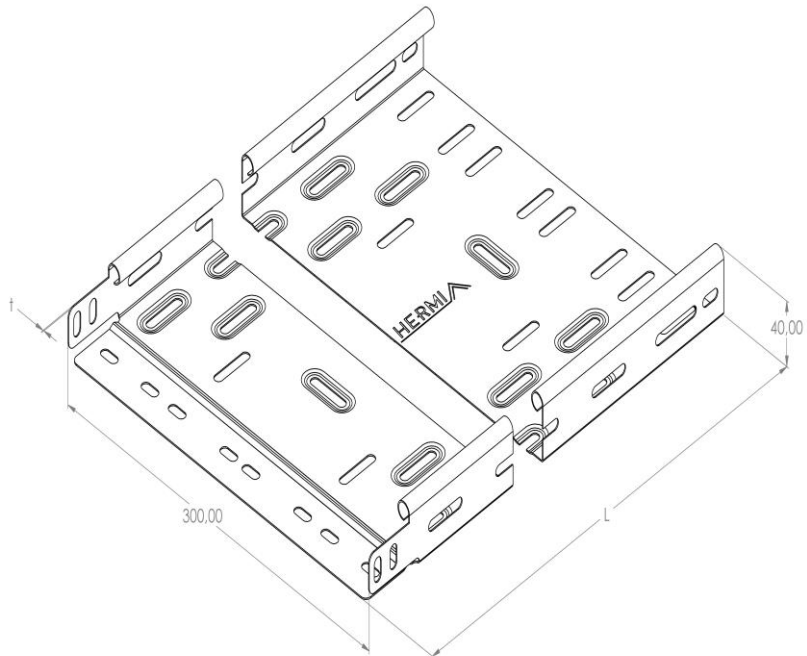

Product: KP 40/300

Product code: 88724023

Cable trays of 40 mm in height

Standard:	EN 61537:2007 Cable management - Cable tray systems and cable ladder systems
Dimensions:	Length: 2000 mm
	Width: 300 mm
	Height: 40 mm
	Metal thickness: 0,80 mm
Weight:	4,8 kg
Material:	Acid resistant stainless steel
Contribution to fire:	Non-flame propagating system
Electrical characteristics:	Electrically conductive system
Electrical continuity:	Yes
Corrosion resistance:	Class 9B
Perforation:	Class B
Temperature:	Min: -20°C; Max: +105°C

Permissible load KP 40/300 d=0,8mm (kN/m)