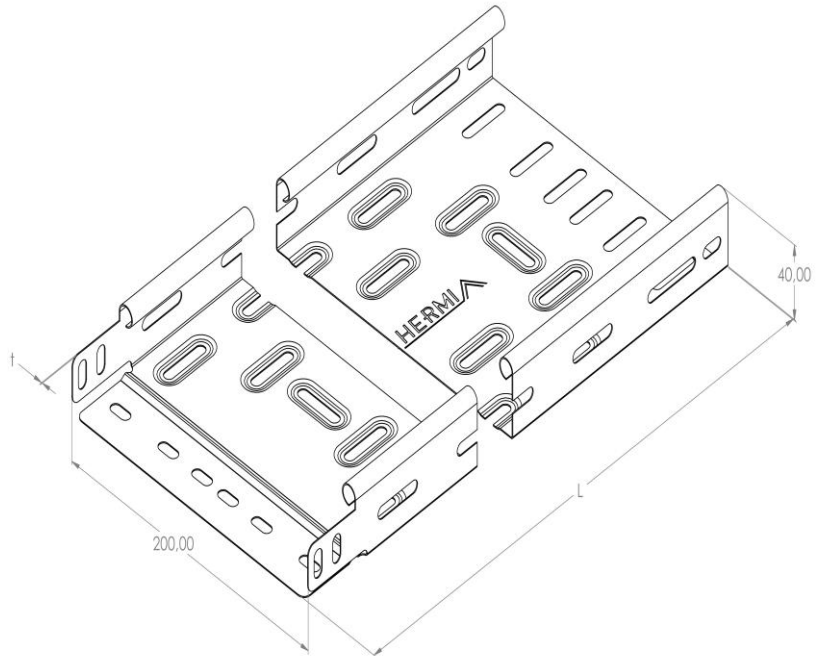

Product: KP 40/200

Product code: 88724022

Cable trays of 40 mm in height

Standard:	EN 61537:2007 Cable management - Cable tray systems and cable ladder systems
Dimensions:	Length: 2000 mm
	Width: 200 mm
	Height: 40 mm
	Metal thickness: 0,60 mm
Weight:	2,8 kg
Material:	Acid resistant stainless steel
Contribution to fire:	Non-flame propagating system
Electrical characteristics:	Electrically conductive system
Electrical continuity:	Yes
Corrosion resistance:	Class 9B
Perforation:	Class B
Temperature:	Min: -20°C; Max: +105°C

Permissible load KP 40/200 d=0,6mm (kN/m)