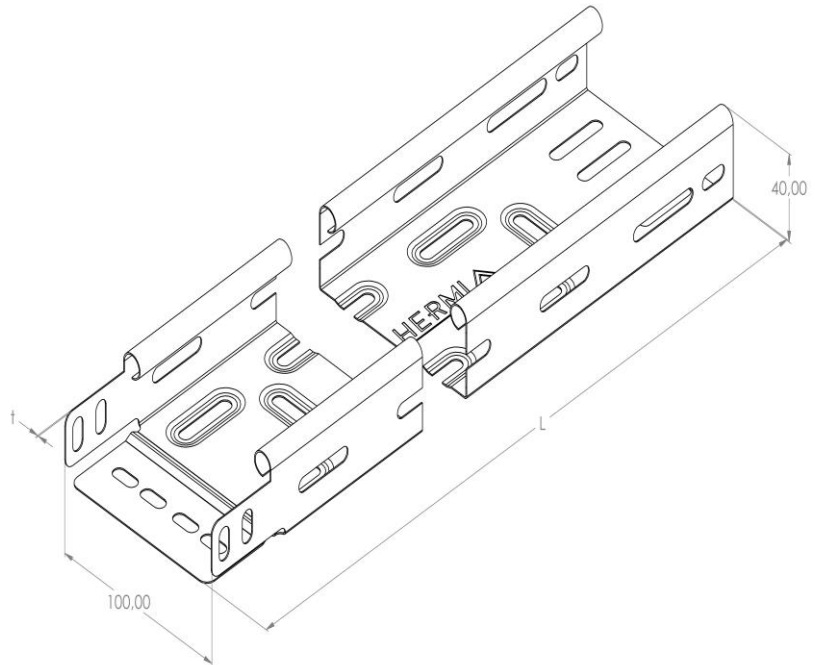

Product: KP 40/100

Product code: 88724021

Cable trays of 40 mm in height

<b>Standard:</b>	EN 61537:2007 Cable management - Cable tray systems and cable ladder systems
<b>Dimensions:</b>	Length: 2000 mm
	Width: 100 mm
	Height: 40 mm
	Metal thickness: 0,60 mm
<b>Weight:</b>	1,8 kg
<b>Material:</b>	Acid resistant stainless steel
<b>Contribution to fire:</b>	Non-flame propagating system
<b>Electrical characteristics:</b>	Electrically conductive system
<b>Electrical continuity:</b>	Yes
<b>Corrosion resistance:</b>	Class 9B
<b>Perforation:</b>	Class B
<b>Temperature:</b>	Min: -20°C; Max: +105°C

Permissible load KP 40/100 d=0,6mm (kN/m)