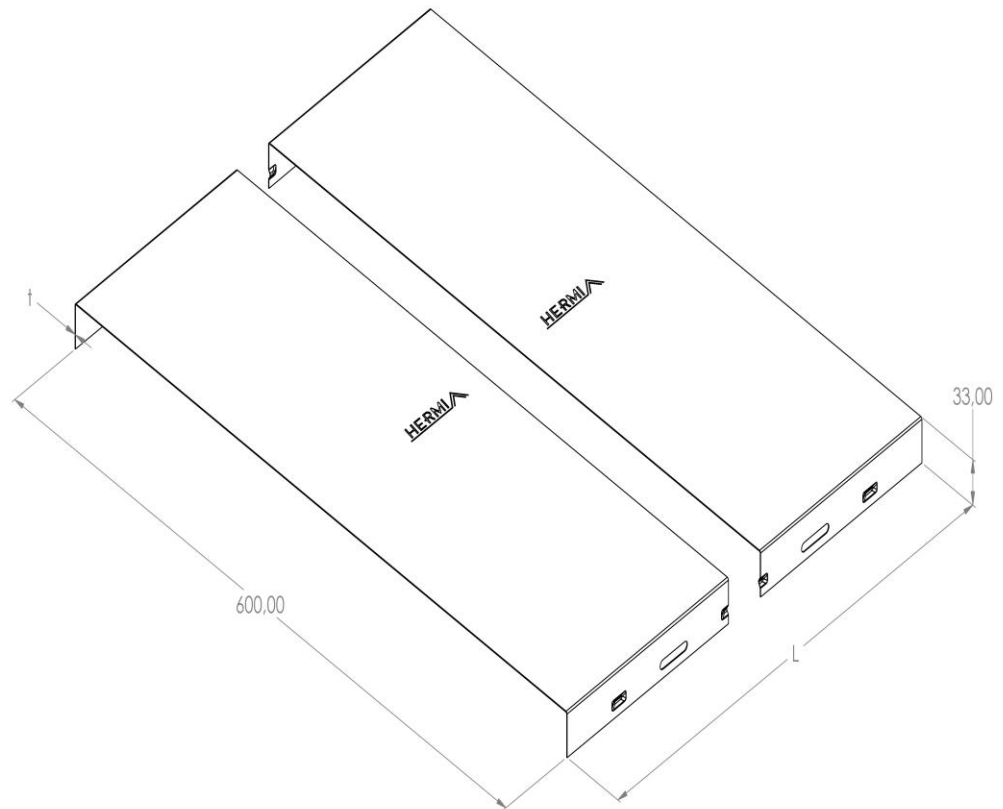

**Product:** KP-P HD 600

**Product code:** 88722206

Cable tray cover

<b>Standard:</b>	EN 61537:2007 Cable management - Cable tray systems and cable ladder systems
<b>Dimensions:</b>	Length: 3000 mm
	Width: 600 mm
	Height: 33 mm
	Metal thickness: 1,00 mm
<b>Weight:</b>	
<b>Material:</b>	Stainless steel
<b>Contribution to fire:</b>	Non-flame propagating system
<b>Electrical characteristics:</b>	Electrically conductive system
<b>Electrical continuity:</b>	Yes
<b>Corrosion resistance:</b>	Class 9A
<b>Perforation:</b>	Class B
<b>Temperature:</b>	Min: -20°C; Max: +105°C