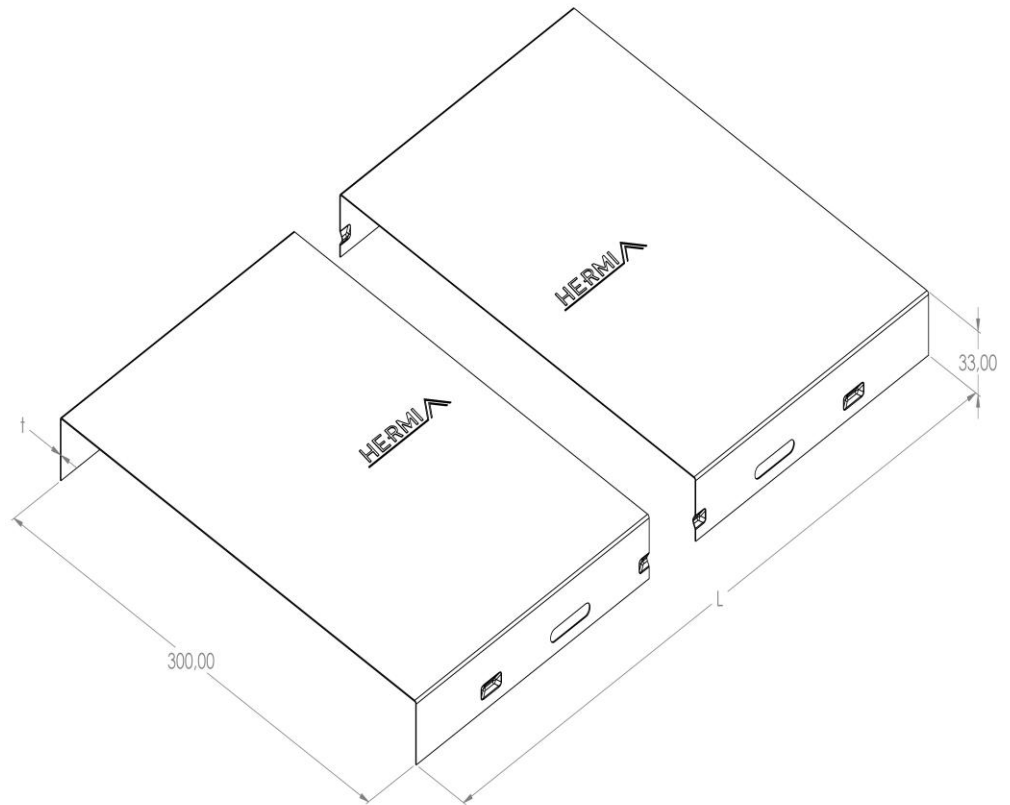

Product: KP-P HD 300

Product code: 88722203

Cable tray cover

Standard:	EN 61537:2007 Cable management - Cable tray systems and cable ladder systems
Dimensions:	Length: 3000 mm
	Width: 300 mm
	Height: 33 mm
	Metal thickness: 1,00 mm
Weight:	
Material:	Stainless steel
Contribution to fire:	Non-flame propagating system
Electrical characteristics:	Electrically conductive system
Electrical continuity:	Yes
Corrosion resistance:	Class 9A
Perforation:	Class B
Temperature:	Min: -20°C; Max: +105°C