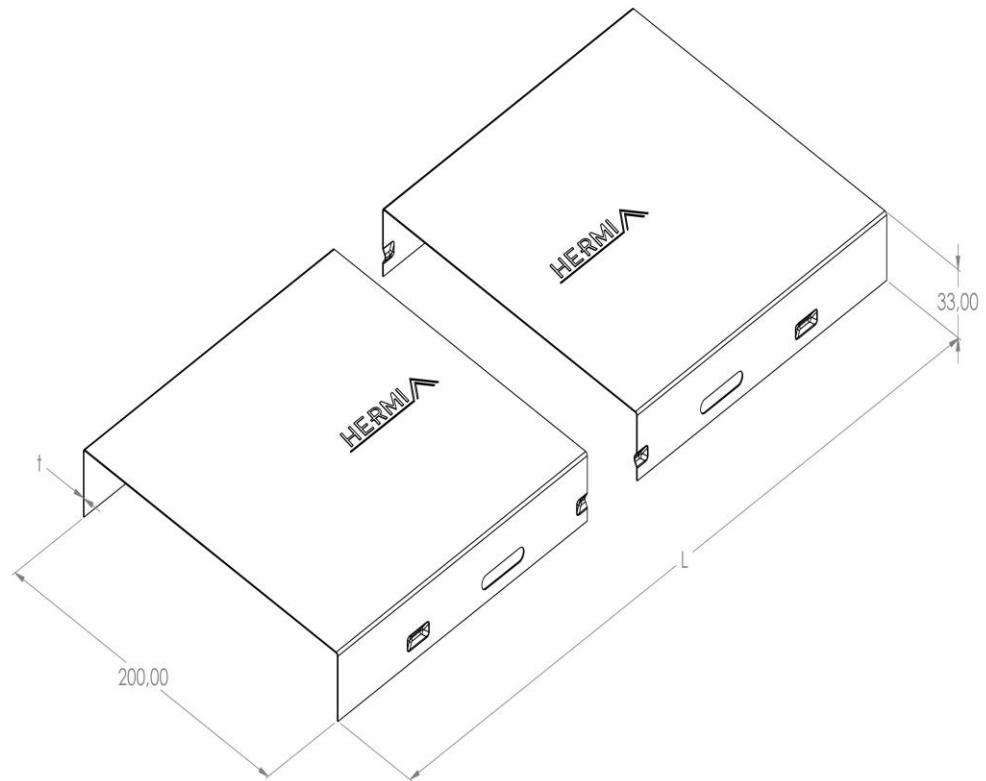

Product: KP-P HD 200

Product code: 88722202

Cable tray cover

Standard:	EN 61537:2007 Cable management - Cable tray systems and cable ladder systems
Dimensions:	Length: 3000 mm
	Width: 200 mm
	Height: 33 mm
	Metal thickness: 1,00 mm
Weight:	
Material:	Stainless steel
Contribution to fire:	Non-flame propagating system
Electrical characteristics:	Electrically conductive system
Electrical continuity:	Yes
Corrosion resistance:	Class 9A
Perforation:	Class B
Temperature:	Min: -20°C; Max: +105°C