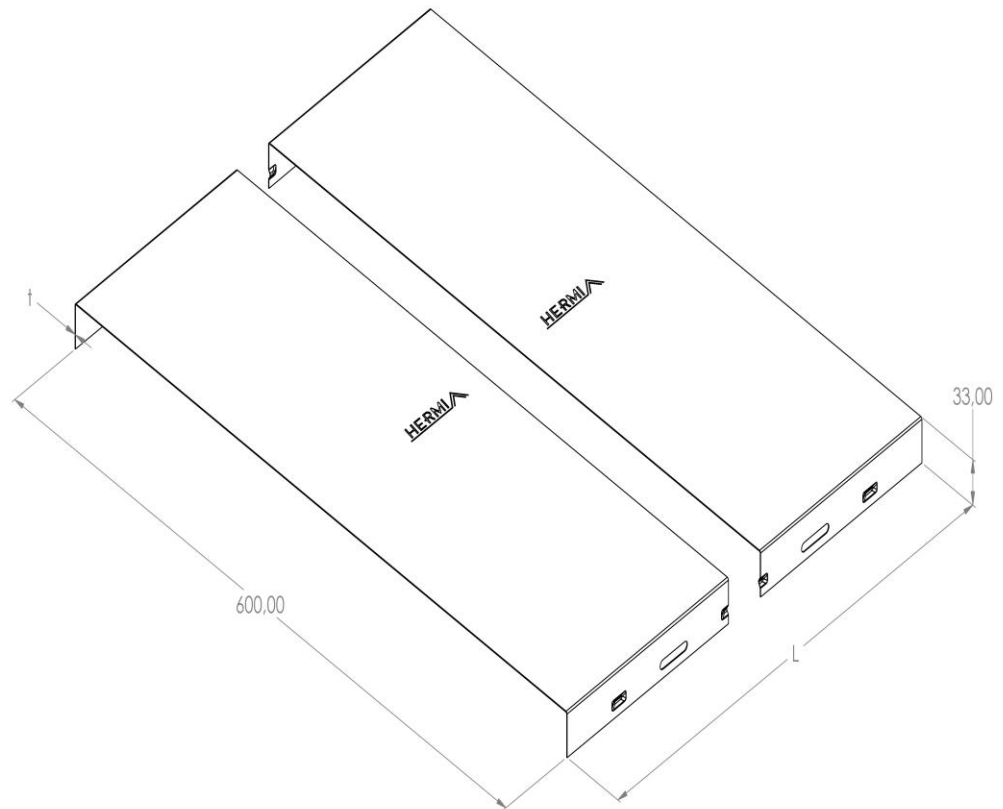

**Product:** KP-P 600

**Product code:** 88722176

Cable tray cover

<b>Standard:</b>	EN 61537:2007 Cable management - Cable tray systems and cable ladder systems
<b>Dimensions:</b>	Length: 2000 mm
	Width: 600 mm
	Height: 33 mm
	Metal thickness: 1,50 mm
<b>Weight:</b>	15 kg
<b>Material:</b>	Stainless steel
<b>Contribution to fire:</b>	Non-flame propagating system
<b>Electrical characteristics:</b>	Electrically conductive system
<b>Electrical continuity:</b>	Yes
<b>Corrosion resistance:</b>	Class 9A
<b>Perforation:</b>	Class B
<b>Temperature:</b>	Min: -20°C; Max: +105°C