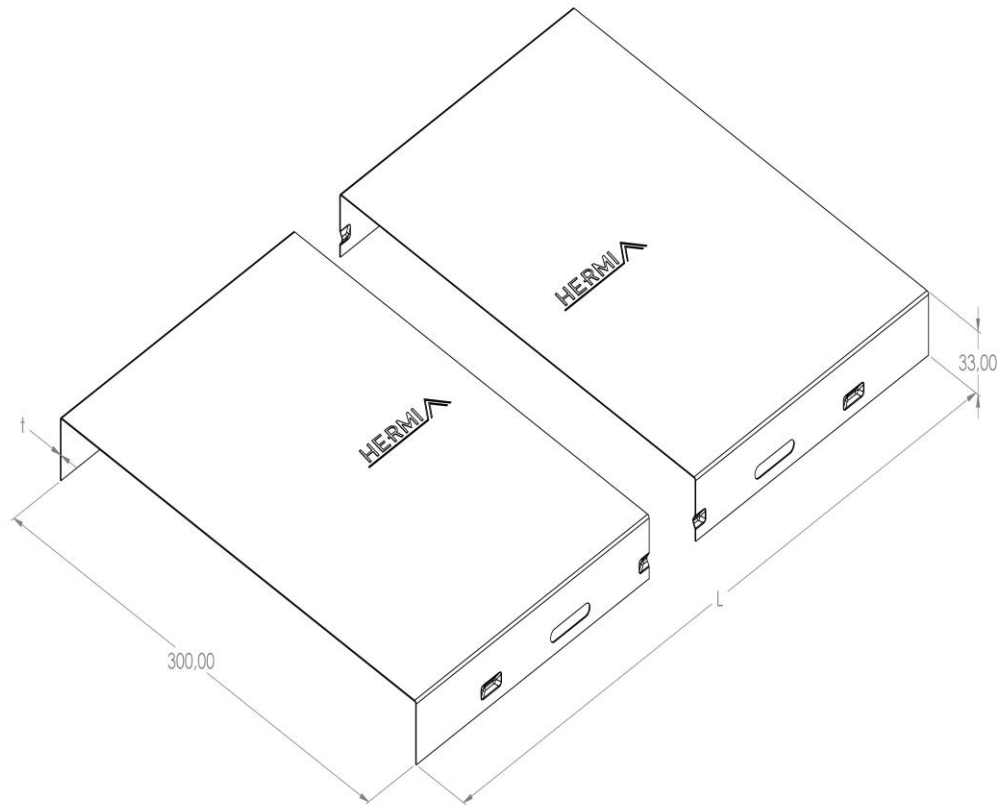

Product: KP-P 300

Product code: 88722173

Cable tray cover

Standard:	EN 61537:2007 Cable management - Cable tray systems and cable ladder systems
Dimensions:	Length: 2000 mm
	Width: 300 mm
	Height: 33 mm
	Metal thickness: 1,50 mm
Weight:	7,64 kg
Material:	Stainless steel
Contribution to fire:	Non-flame propagating system
Electrical characteristics:	Electrically conductive system
Electrical continuity:	Yes
Corrosion resistance:	Class 9A
Perforation:	Class B
Temperature:	Min: -20°C; Max: +105°C