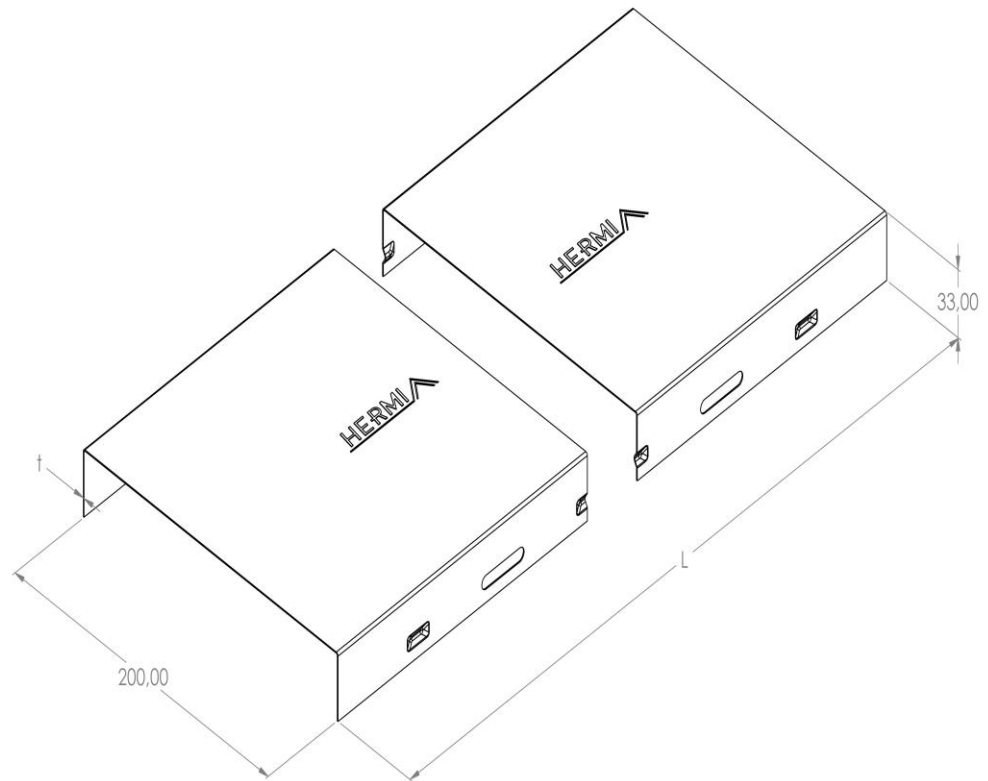

Product: KP-P 200

Product code: 88722172

Cable tray cover

Standard:	EN 61537:2007 Cable management - Cable tray systems and cable ladder systems
Dimensions:	Length: 2000 mm
	Width: 200 mm
	Height: 33 mm
	Metal thickness: 1,50 mm
Weight:	6,4 kg
Material:	Stainless steel
Contribution to fire:	Non-flame propagating system
Electrical characteristics:	Electrically conductive system
Electrical continuity:	Yes
Corrosion resistance:	Class 9A
Perforation:	Class B
Temperature:	Min: -20°C; Max: +105°C