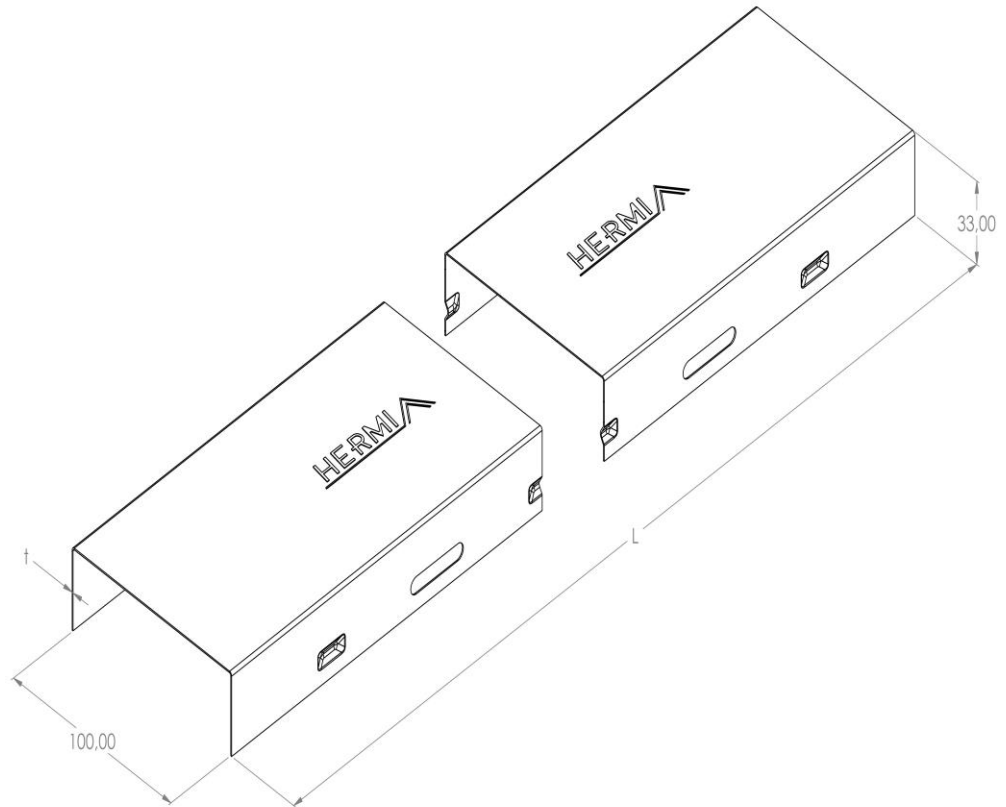

**Product:** KP-P 100

**Product code:** 88722171

Cable tray cover

<b>Standard:</b>	EN 61537:2007 Cable management - Cable tray systems and cable ladder systems
<b>Dimensions:</b>	Length: 2000 mm
	Width: 100 mm
	Height: 33 mm
	Metal thickness: 1,50 mm
<b>Weight:</b>	2,93 kg
<b>Material:</b>	Stainless steel
<b>Contribution to fire:</b>	Non-flame propagating system
<b>Electrical characteristics:</b>	Electrically conductive system
<b>Electrical continuity:</b>	Yes
<b>Corrosion resistance:</b>	Class 9A
<b>Perforation:</b>	Class B
<b>Temperature:</b>	Min: -20°C; Max: +105°C