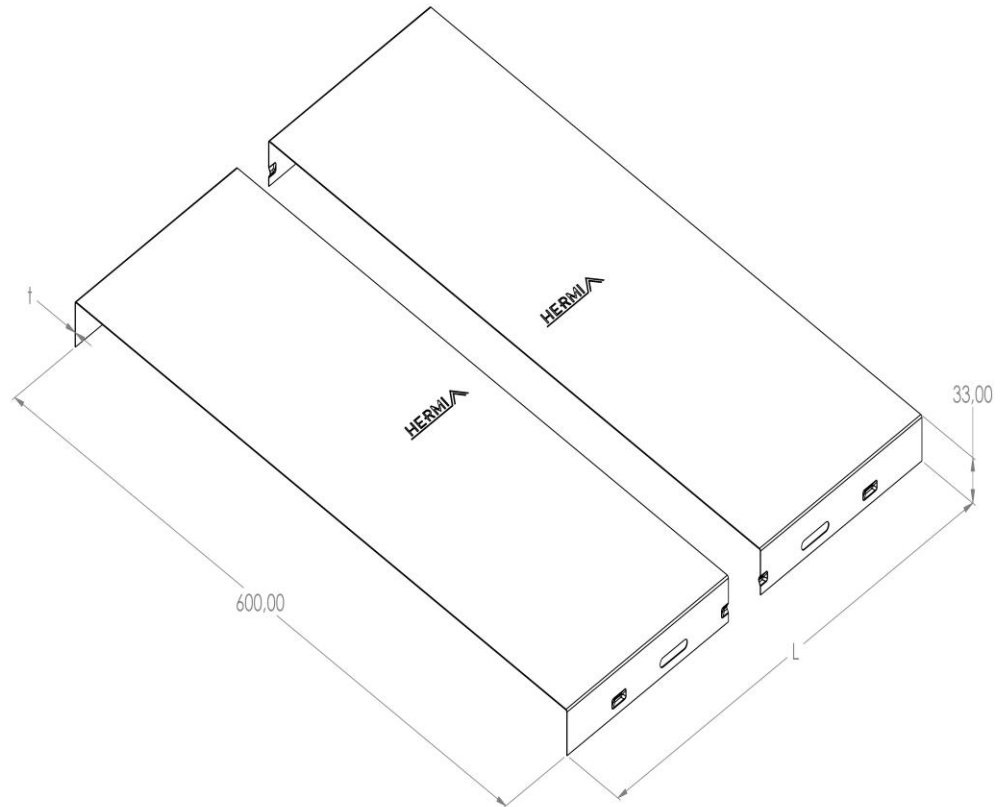

Product: KP-P 600

Product code: 88722156

Cable tray cover

Standard:	EN 61537:2007 Cable management - Cable tray systems and cable ladder systems
Dimensions:	Length: 2000 mm
	Width: 600 mm
	Height: 33 mm
	Metal thickness: 1,00 mm
Weight:	10,66 kg
Material:	Stainless steel
Contribution to fire:	Non-flame propagating system
Electrical characteristics:	Electrically conductive system
Electrical continuity:	Yes
Corrosion resistance:	Class 9A
Perforation:	Class B
Temperature:	Min: -20°C; Max: +105°C