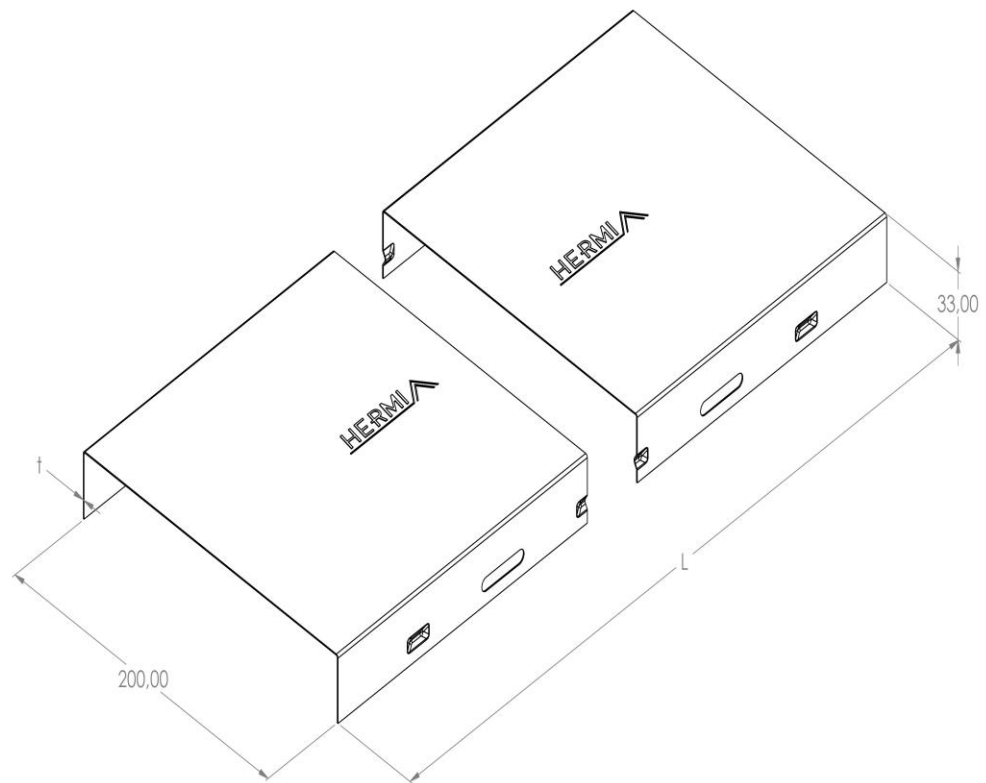

Product: KP-P 200

Product code: 88722152

Cable tray cover

Standard:	EN 61537:2007 Cable management - Cable tray systems and cable ladder systems
Dimensions:	Length: 2000 mm
	Width: 200 mm
	Height: 33 mm
	Metal thickness: 1,00 mm
Weight:	4,26 kg
Material:	Stainless steel
Contribution to fire:	Non-flame propagating system
Electrical characteristics:	Electrically conductive system
Electrical continuity:	Yes
Corrosion resistance:	Class 9A
Perforation:	Class B
Temperature:	Min: -20°C; Max: +105°C