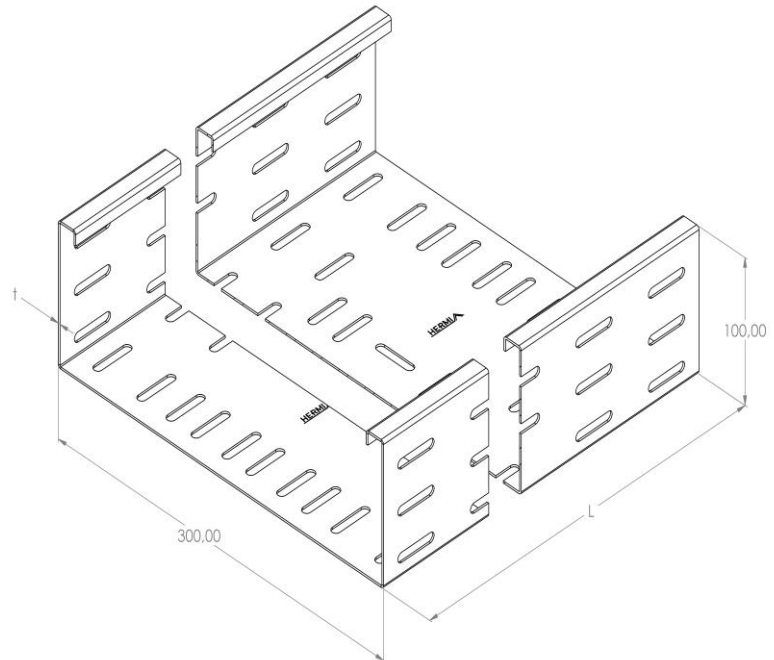

**Product:** KP 100/300

**Product code:** 88722103

Cable trays of 100 mm in height

<b>Standard:</b>	EN 61537:2007 Cable management - Cable tray systems and cable ladder systems
<b>Dimensions:</b>	Length: 3000 mm
	Width: 300 mm
	Height: 100 mm
	Metal thickness: 1,50 mm
<b>Weight:</b>	
<b>Material:</b>	Stainless steel
<b>Contribution to fire:</b>	Non-flame propagating system
<b>Electrical characteristics:</b>	Electrically conductive system
<b>Electrical continuity:</b>	Yes
<b>Corrosion resistance:</b>	Class 9A
<b>Perforation:</b>	Class B
<b>Temperature:</b>	Min: -20°C; Max: +105°C

Permissible load KP 100/300 d=1,5mm (kN/m)