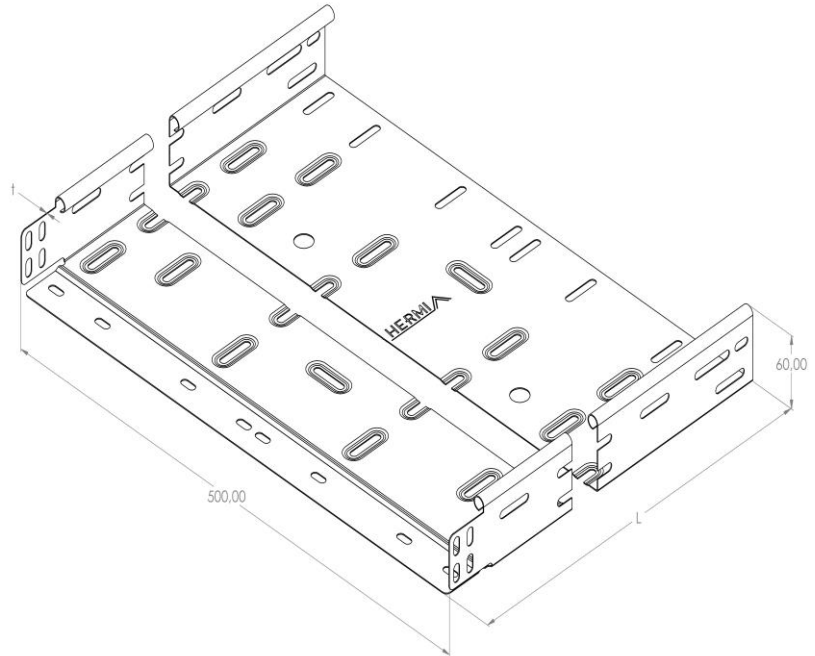

Product: KP 60/500

Product code: 88722095

Cable trays of 60 mm in height

<b>Standard:</b>	EN 61537:2007 Cable management - Cable tray systems and cable ladder systems
<b>Dimensions:</b>	Length: 3000 mm
	Width: 500 mm
	Height: 60 mm
	Metal thickness: 0,80 mm
<b>Weight:</b>	11,3 kg
<b>Material:</b>	Stainless steel
<b>Contribution to fire:</b>	Non-flame propagating system
<b>Electrical characteristics:</b>	Electrically conductive system
<b>Electrical continuity:</b>	Yes
<b>Corrosion resistance:</b>	Class 9A
<b>Perforation:</b>	Class B
<b>Temperature:</b>	Min: -20°C; Max: +105°C

Permissible load KP 60/500 d=0,8mm (kN/m)