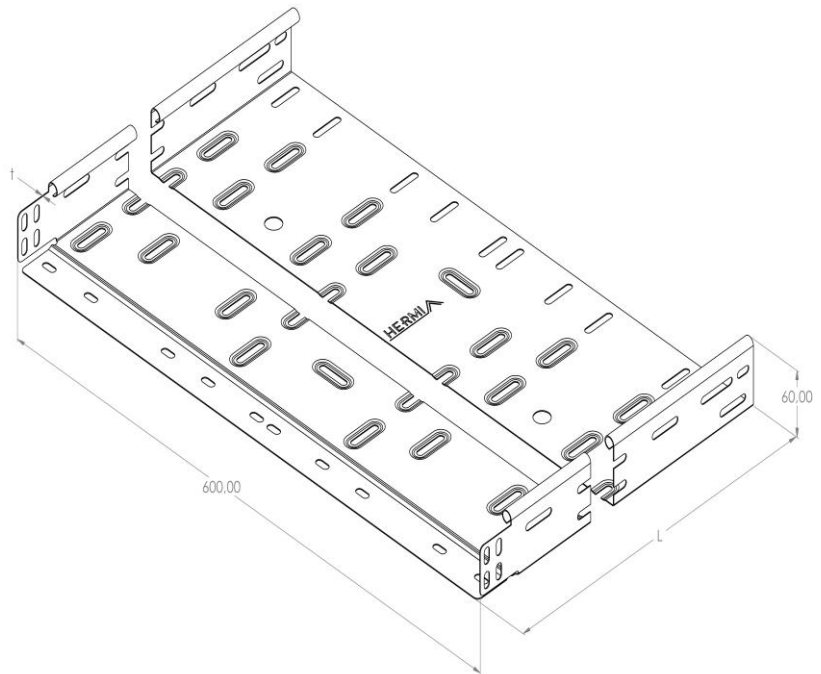

**Product:** KP 60/600

**Product code:** 88722076

Cable trays of 60 mm in height

<b>Standard:</b>	EN 61537:2007 Cable management - Cable tray systems and cable ladder systems
<b>Dimensions:</b>	Length: 3000 mm
	Width: 600 mm
	Height: 60 mm
	Metal thickness: 1,00 mm
<b>Weight:</b>	16,1 kg
<b>Material:</b>	Stainless steel
<b>Contribution to fire:</b>	Non-flame propagating system
<b>Electrical characteristics:</b>	Electrically conductive system
<b>Electrical continuity:</b>	Yes
<b>Corrosion resistance:</b>	Class 9A
<b>Perforation:</b>	Class B
<b>Temperature:</b>	Min: -20°C; Max: +105°C

**Permissible load KP 60/600 d=1,0mm (kN/m)**