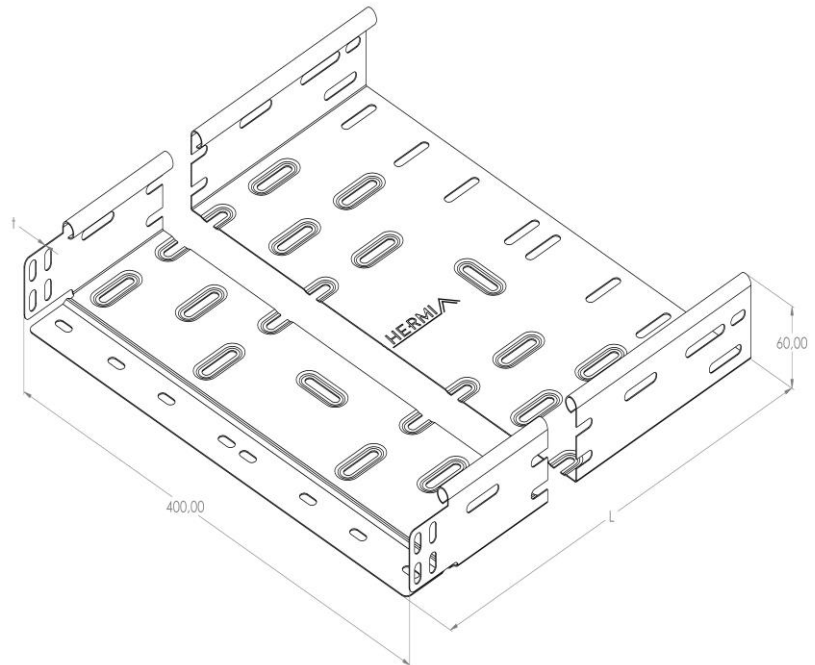

Product: KP 60/400

Product code: 88722074

Cable trays of 60 mm in height

<b>Standard:</b>	EN 61537:2007 Cable management - Cable tray systems and cable ladder systems
<b>Dimensions:</b>	Length: 3000 mm
	Width: 400 mm
	Height: 60 mm
	Metal thickness: 1,00 mm
<b>Weight:</b>	12,2 kg
<b>Material:</b>	Stainless steel
<b>Contribution to fire:</b>	Non-flame propagating system
<b>Electrical characteristics:</b>	Electrically conductive system
<b>Electrical continuity:</b>	Yes
<b>Corrosion resistance:</b>	Class 9A
<b>Perforation:</b>	Class B
<b>Temperature:</b>	Min: -20°C; Max: +105°C

Permissible load KP 60/400 d=1,0mm (kN/m)