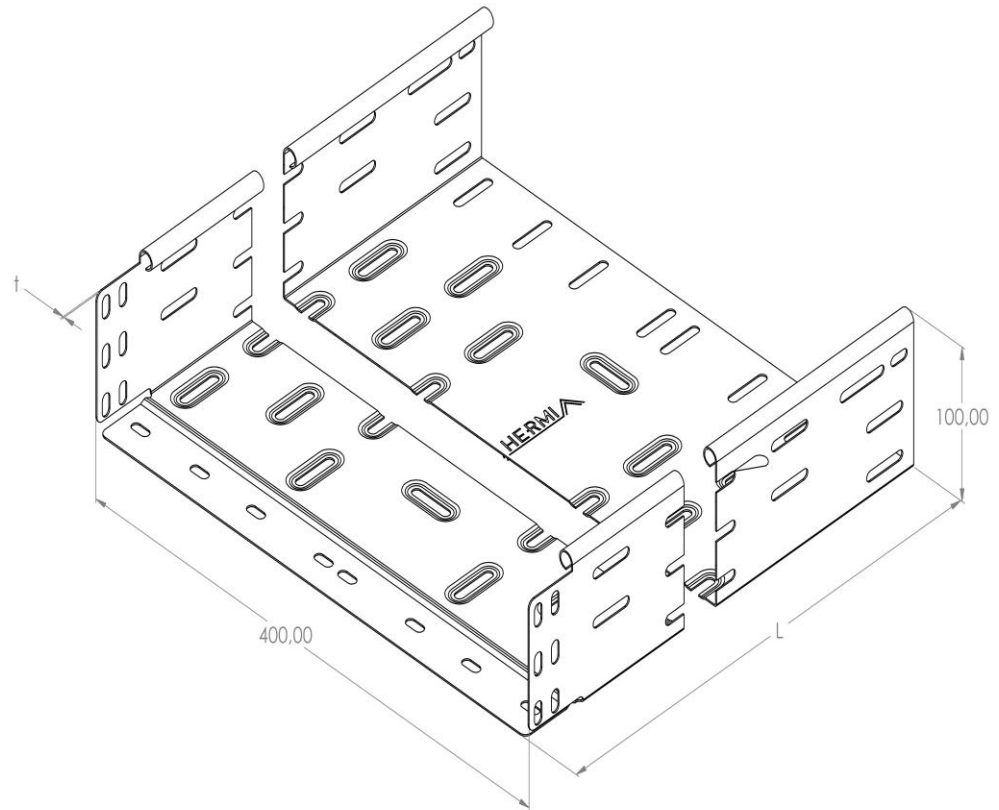

Product: KP 100/400

Product code: 88722064

Cable trays of 100 mm in height

Standard:	EN 61537:2007 Cable management - Cable tray systems and cable ladder systems
Dimensions:	Length: 2000 mm
	Width: 400 mm
	Height: 100 mm
	Metal thickness: 0,80 mm
Weight:	7,3 kg
Material:	Stainless steel
Contribution to fire:	Non-flame propagating system
Electrical characteristics:	Electrically conductive system
Electrical continuity:	Yes
Corrosion resistance:	Class 9A
Perforation:	Class B
Temperature:	Min: -20°C; Max: +105°C