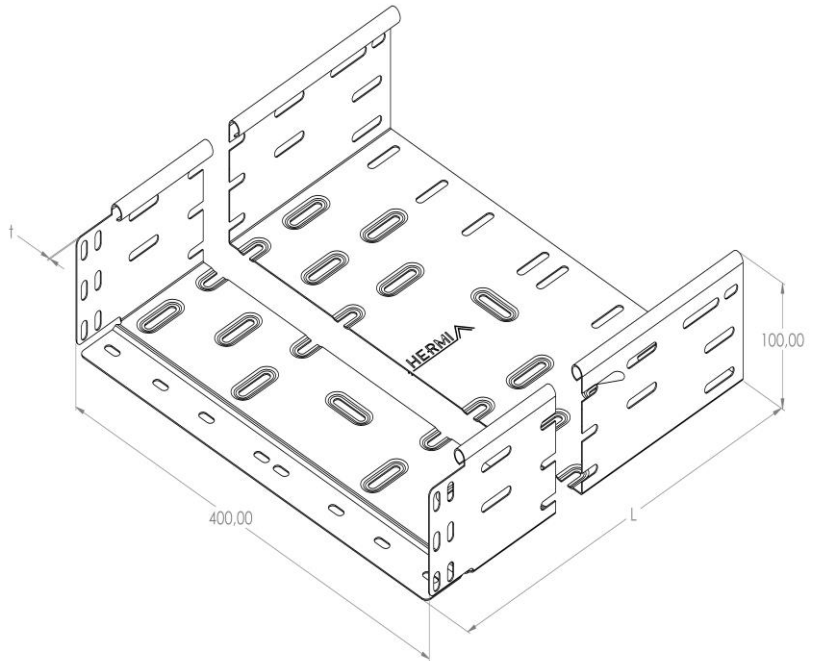

Product: KP 100/400

Product code: 88722054

Cable trays of 100 mm in height

<b>Standard:</b>	EN 61537:2007 Cable management - Cable tray systems and cable ladder systems
<b>Dimensions:</b>	Length: 3000 mm
	Width: 400 mm
	Height: 100 mm
	Metal thickness: 1,00 mm
<b>Weight:</b>	
<b>Material:</b>	Stainless steel
<b>Contribution to fire:</b>	Non-flame propagating system
<b>Electrical characteristics:</b>	Electrically conductive system
<b>Electrical continuity:</b>	Yes
<b>Corrosion resistance:</b>	Class 9A
<b>Perforation:</b>	Class B
<b>Temperature:</b>	Min: -20°C; Max: +105°C

Permissible load KP 100/400 d=1,0mm (kN/m)