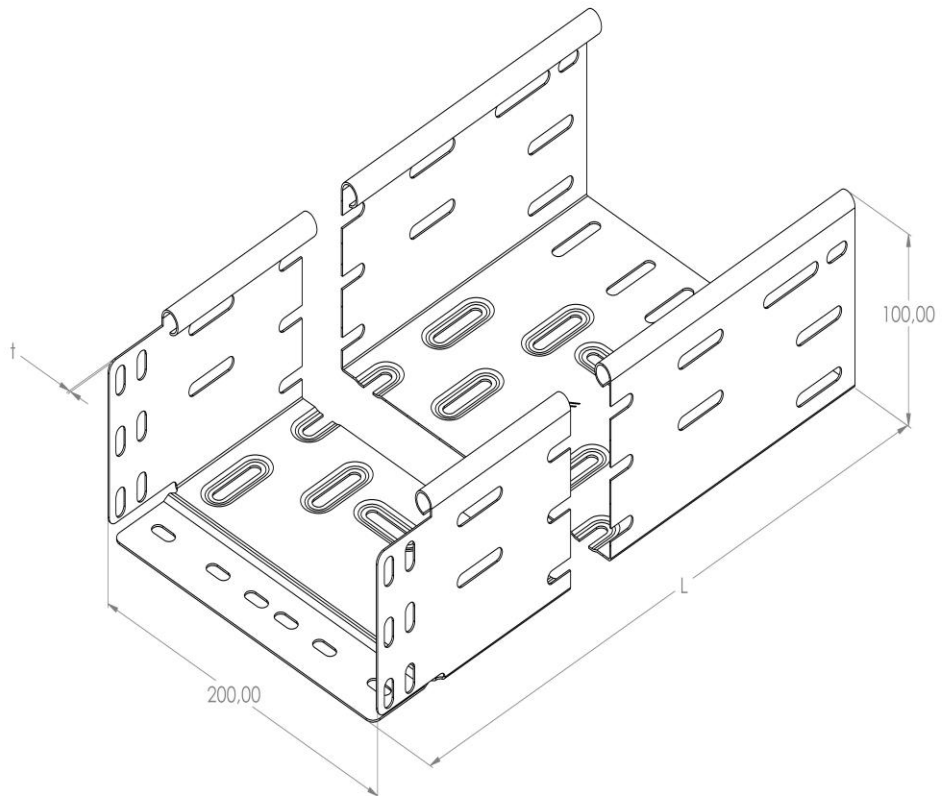

**Product:** KP 100/200

**Product code:** 88722052

Cable trays of 100 mm in height

<b>Standard:</b>	EN 61537:2007 Cable management - Cable tray systems and cable ladder systems
<b>Dimensions:</b>	Length: 3000 mm
	Width: 200 mm
	Height: 100 mm
	Metal thickness: 1,00 mm
<b>Weight:</b>	
<b>Material:</b>	Stainless steel
<b>Contribution to fire:</b>	Non-flame propagating system
<b>Electrical characteristics:</b>	Electrically conductive system
<b>Electrical continuity:</b>	Yes
<b>Corrosion resistance:</b>	Class 9A
<b>Perforation:</b>	Class B
<b>Temperature:</b>	Min: -20°C; Max: +105°C