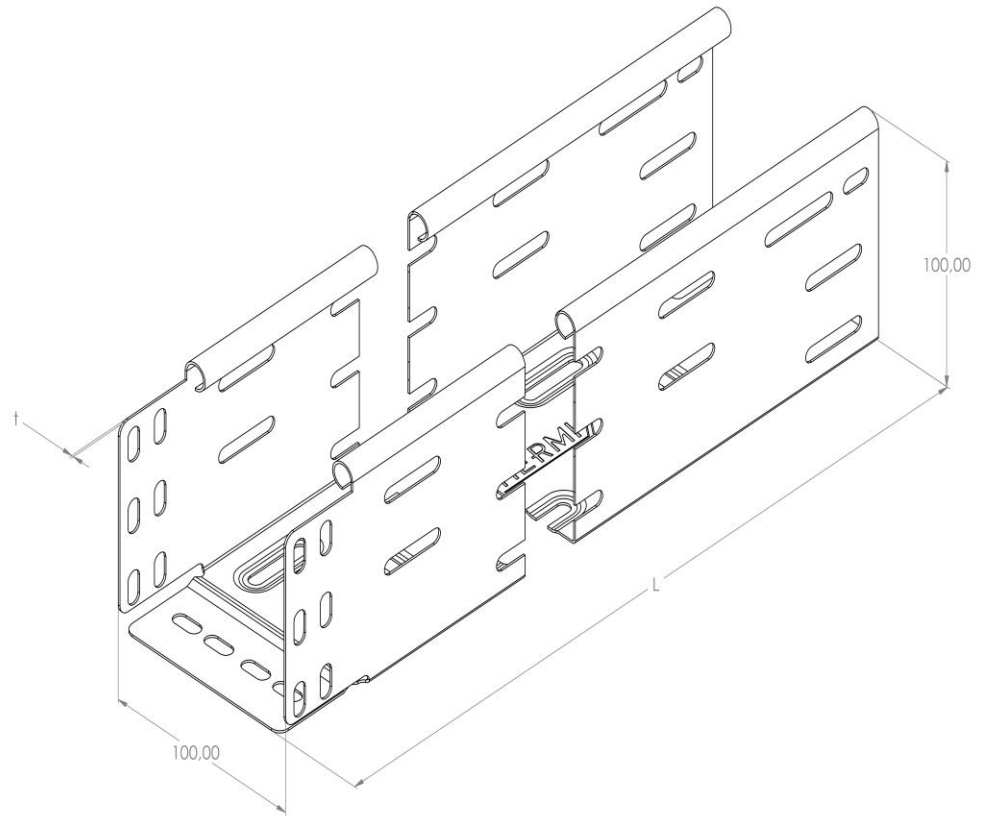

**Product:** KP 100/100

**Product code:** 88722051

Cable trays of 100 mm in height

<b>Standard:</b>	EN 61537:2007 Cable management - Cable tray systems and cable ladder systems
<b>Dimensions:</b>	Length: 3000 mm
	Width: 100 mm
	Height: 100 mm
	Metal thickness: 1,00 mm
<b>Weight:</b>	
<b>Material:</b>	Stainless steel
<b>Contribution to fire:</b>	Non-flame propagating system
<b>Electrical characteristics:</b>	Electrically conductive system
<b>Electrical continuity:</b>	Yes
<b>Corrosion resistance:</b>	Class 9A
<b>Perforation:</b>	Class B
<b>Temperature:</b>	Min: -20°C; Max: +105°C