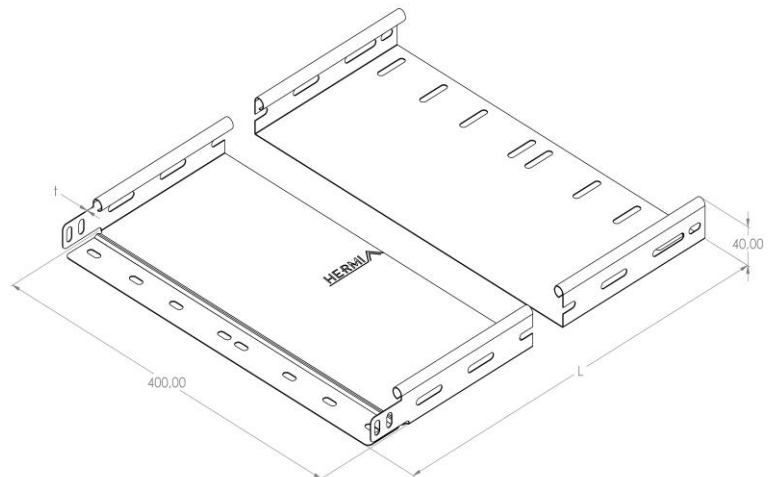

**Product:** KPU 40/400

**Product code:** 88722044

Non-perforated cable trays of 40 mm in height

<b>Standard:</b>	EN 61537:2007 Cable management - Cable tray systems and cable ladder systems
<b>Dimensions:</b>	Length: 2000 mm
	Width: 400 mm
	Height: 40 mm
	Metal thickness: 0,80 mm
<b>Weight:</b>	
<b>Material:</b>	Stainless steel
<b>Contribution to fire:</b>	Non-flame propagating system
<b>Electrical characteristics:</b>	Electrically conductive system
<b>Electrical continuity:</b>	Yes
<b>Corrosion resistance:</b>	Class 9A
<b>Perforation:</b>	Class B
<b>Temperature:</b>	Min: -20°C; Max: +105°C

Permissible load KP 40/400 d=0,8mm (kN/m)