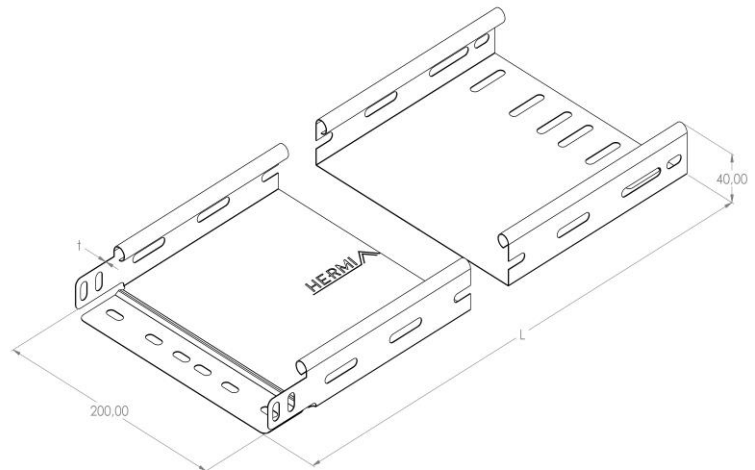

Product: KPU 40/200

Product code: 88722042

Non-perforated cable trays of 40 mm in height

<b>Standard:</b>	EN 61537:2007 Cable management - Cable tray systems and cable ladder systems
<b>Dimensions:</b>	Length: 2000 mm
	Width: 200 mm
	Height: 40 mm
	Metal thickness: 0,60 mm
<b>Weight:</b>	
<b>Material:</b>	Stainless steel
<b>Contribution to fire:</b>	Non-flame propagating system
<b>Electrical characteristics:</b>	Electrically conductive system
<b>Electrical continuity:</b>	Yes
<b>Corrosion resistance:</b>	Class 9A
<b>Perforation:</b>	Class B
<b>Temperature:</b>	Min: -20°C; Max: +105°C

Permissible load KP 40/200 d=0,6mm (kN/m)