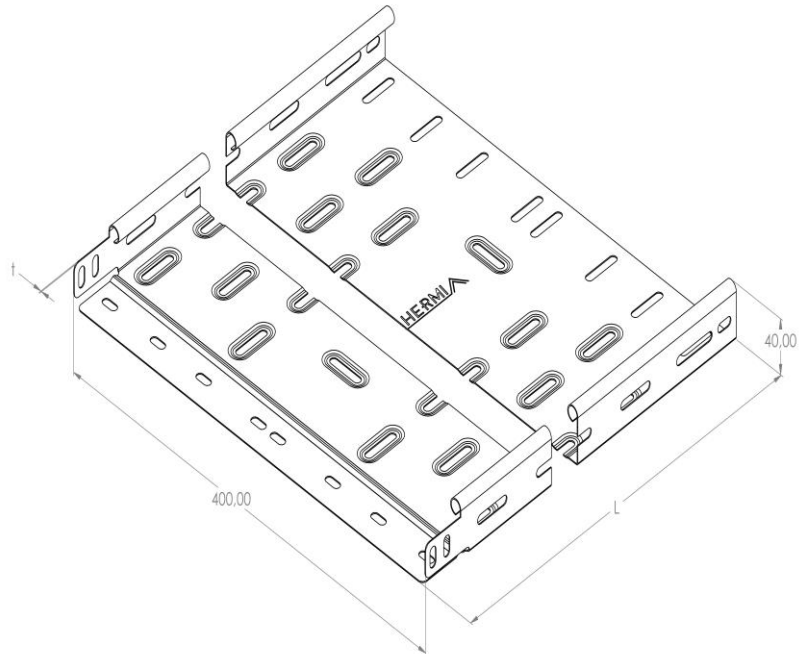

**Product:** KP 40/400

**Product code:** 88722034

Cable trays of 40 mm in height

<b>Standard:</b>	EN 61537:2007 Cable management - Cable tray systems and cable ladder systems
<b>Dimensions:</b>	Length: 3000 mm
	Width: 400 mm
	Height: 40 mm
	Metal thickness: 0,80 mm
<b>Weight:</b>	8,9 kg
<b>Material:</b>	Stainless steel
<b>Contribution to fire:</b>	Non-flame propagating system
<b>Electrical characteristics:</b>	Electrically conductive system
<b>Electrical continuity:</b>	Yes
<b>Corrosion resistance:</b>	Class 9A
<b>Perforation:</b>	Class B
<b>Temperature:</b>	Min: -20°C; Max: +105°C

Permissible load KP 40/400 d=0,8mm (kN/m)