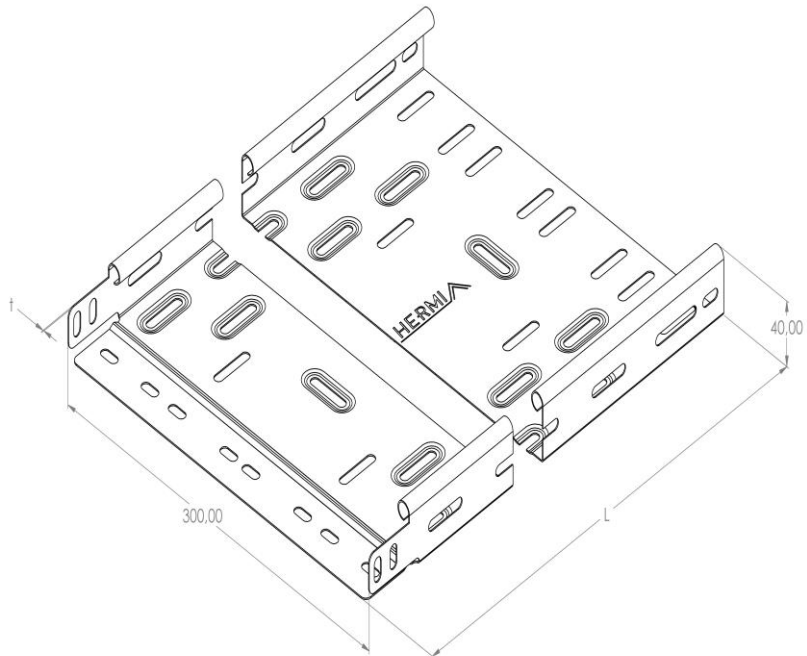

Product: KP 40/300

Product code: 88722033

Cable trays of 40 mm in height

Standard:	EN 61537:2007 Cable management - Cable tray systems and cable ladder systems
Dimensions:	Length: 3000 mm
	Width: 300 mm
	Height: 40 mm
	Metal thickness: 0,80 mm
Weight:	7,2 kg
Material:	Stainless steel
Contribution to fire:	Non-flame propagating system
Electrical characteristics:	Electrically conductive system
Electrical continuity:	Yes
Corrosion resistance:	Class 9A
Perforation:	Class B
Temperature:	Min: -20°C; Max: +105°C

Permissible load KP 40/300 d=0,8mm (kN/m)