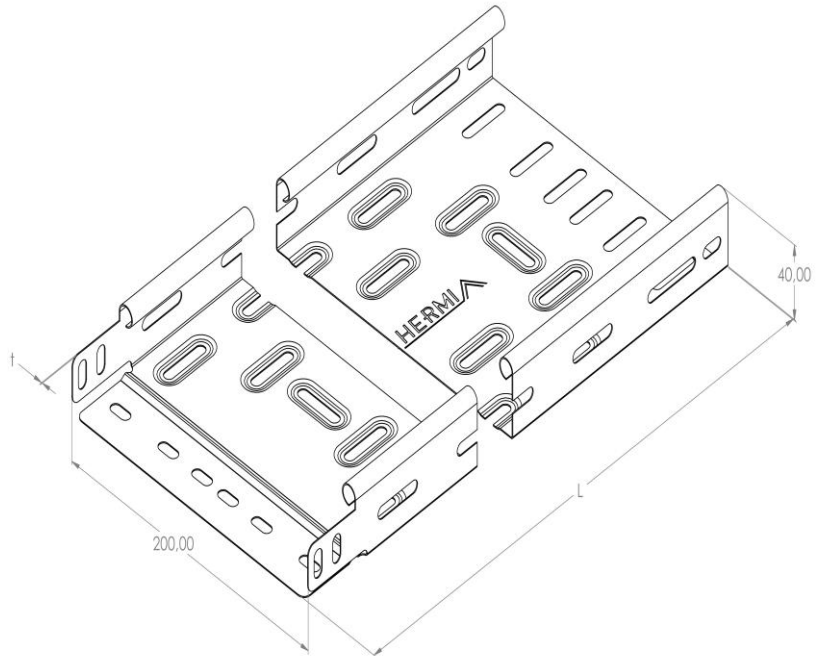

Product: KP 40/200

Product code: 88722032

Cable trays of 40 mm in height

Standard:	EN 61537:2007 Cable management - Cable tray systems and cable ladder systems
Dimensions:	Length: 3000 mm
	Width: 200 mm
	Height: 40 mm
	Metal thickness: 0,60 mm
Weight:	4,2 kg
Material:	Stainless steel
Contribution to fire:	Non-flame propagating system
Electrical characteristics:	Electrically conductive system
Electrical continuity:	Yes
Corrosion resistance:	Class 9A
Perforation:	Class B
Temperature:	Min: -20°C; Max: +105°C

Permissible load KP 40/200 d=0,6mm (kN/m)