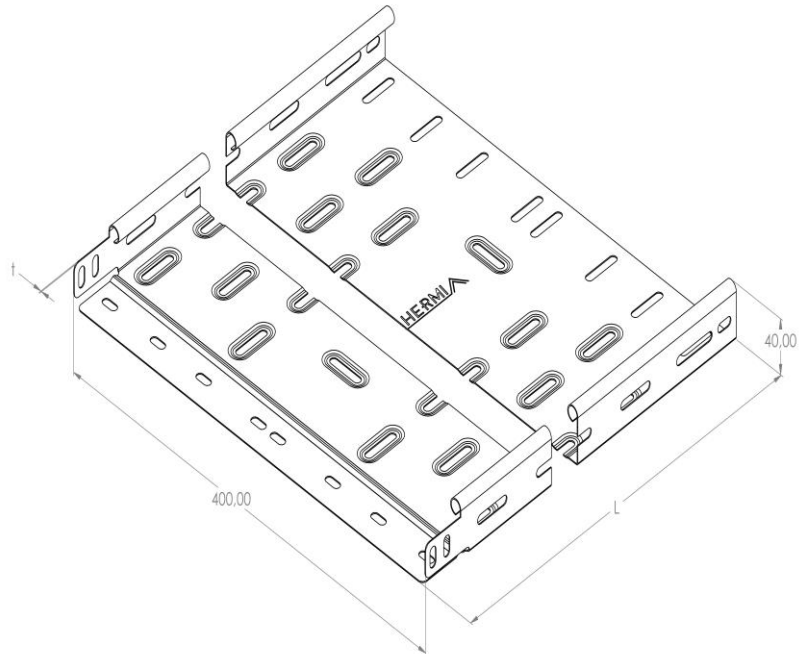

Product: KP 40/400

Product code: 88722024

Cable trays of 40 mm in height

Standard:	EN 61537:2007 Cable management - Cable tray systems and cable ladder systems
Dimensions:	Length: 2000 mm
	Width: 400 mm
	Height: 40 mm
	Metal thickness: 0,80 mm
Weight:	5,9 kg
Material:	Stainless steel
Contribution to fire:	Non-flame propagating system
Electrical characteristics:	Electrically conductive system
Electrical continuity:	Yes
Corrosion resistance:	Class 9A
Perforation:	Class B
Temperature:	Min: -20°C; Max: +105°C

Permissible load KP 40/400 d=0,8mm (kN/m)