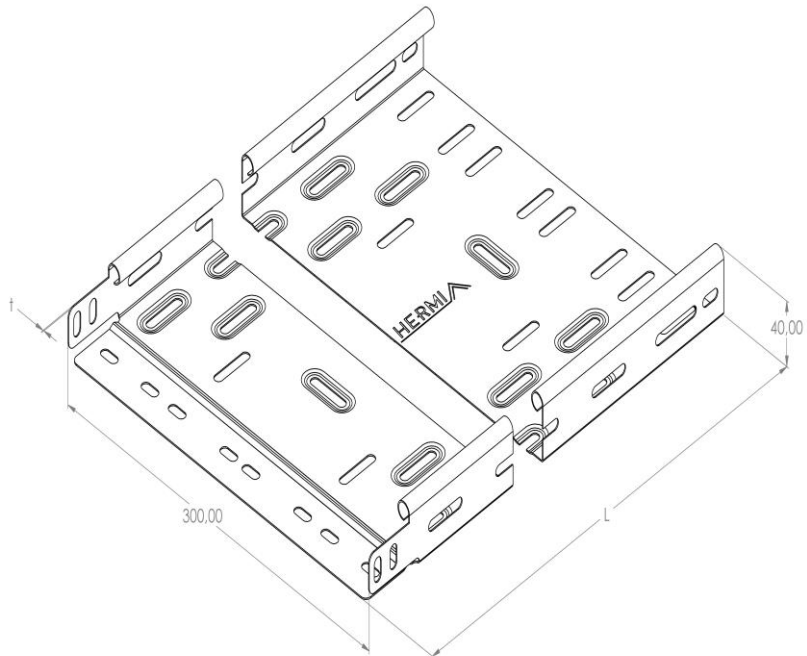

**Product:** KP 40/300

**Product code:** 88722023

Cable trays of 40 mm in height

<b>Standard:</b>	EN 61537:2007 Cable management - Cable tray systems and cable ladder systems
<b>Dimensions:</b>	Length: 2000 mm
	Width: 300 mm
	Height: 40 mm
	Metal thickness: 0,80 mm
<b>Weight:</b>	4,8 kg
<b>Material:</b>	Stainless steel
<b>Contribution to fire:</b>	Non-flame propagating system
<b>Electrical characteristics:</b>	Electrically conductive system
<b>Electrical continuity:</b>	Yes
<b>Corrosion resistance:</b>	Class 9A
<b>Perforation:</b>	Class B
<b>Temperature:</b>	Min: -20°C; Max: +105°C

**Permissible load KP 40/300 d=0,8mm (kN/m)**