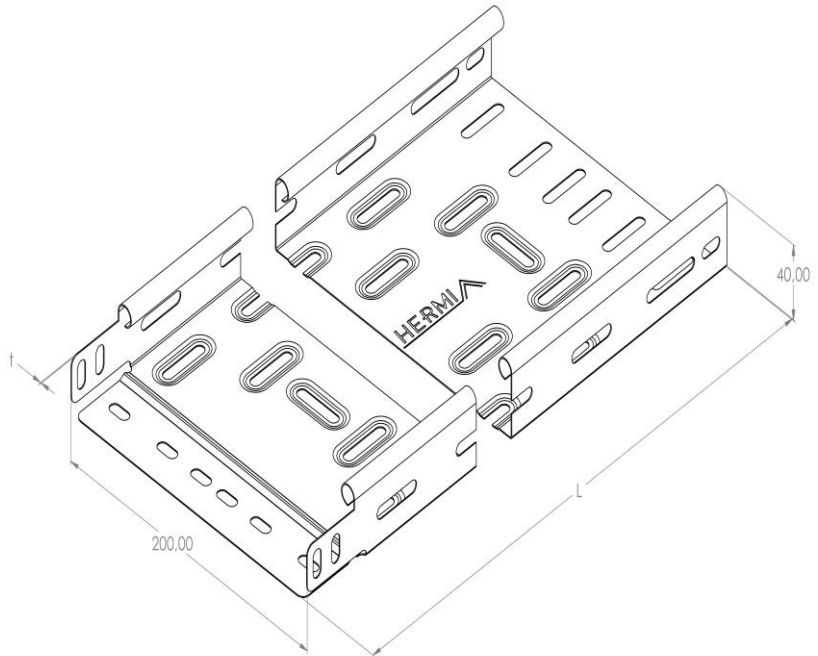

Product: KP 40/200

Product code: 88722022

Cable trays of 40 mm in height

<b>Standard:</b>	EN 61537:2007 Cable management - Cable tray systems and cable ladder systems
<b>Dimensions:</b>	Length: 2000 mm
	Width: 200 mm
	Height: 40 mm
	Metal thickness: 0,60 mm
<b>Weight:</b>	2,8 kg
<b>Material:</b>	Stainless steel
<b>Contribution to fire:</b>	Non-flame propagating system
<b>Electrical characteristics:</b>	Electrically conductive system
<b>Electrical continuity:</b>	Yes
<b>Corrosion resistance:</b>	Class 9A
<b>Perforation:</b>	Class B
<b>Temperature:</b>	Min: -20°C; Max: +105°C

Permissible load KP 40/200 d=0,6mm (kN/m)