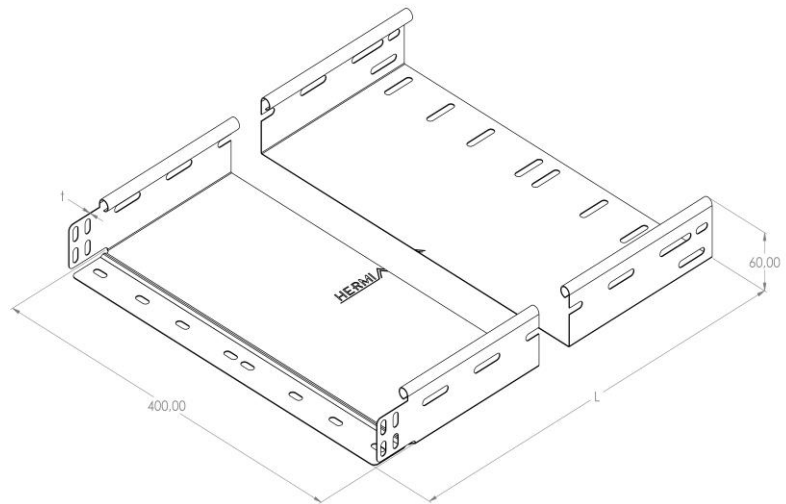

Product: KPU 60/400

Product code: 88722004

Non-perforated cable trays of 60 mm in height

<b>Standard:</b>	EN 61537:2007 Cable management - Cable tray systems and cable ladder systems
<b>Dimensions:</b>	Length: 2000 mm
	Width: 400 mm
	Height: 60 mm
	Metal thickness: 0,80 mm
<b>Weight:</b>	6,7 kg
<b>Material:</b>	Stainless steel
<b>Contribution to fire:</b>	Non-flame propagating system
<b>Electrical characteristics:</b>	Electrically conductive system
<b>Electrical continuity:</b>	Yes
<b>Corrosion resistance:</b>	Class 9A
<b>Perforation:</b>	Class B
<b>Temperature:</b>	Min: -20°C; Max: +105°C

Permissible load KP 60/400 d=0,8mm (kN/m)