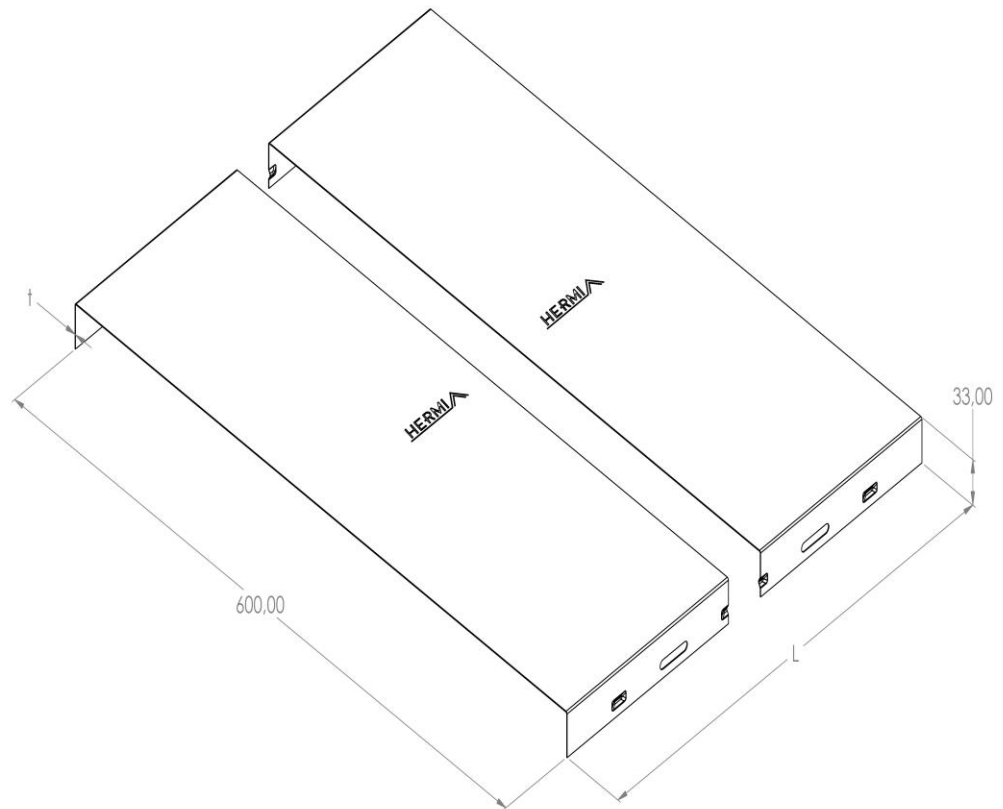

**Product:** KP-P HD 600

**Product code:** 88720206

Cable tray cover

<b>Standard:</b>	EN 61537:2007 Cable management - Cable tray systems and cable ladder systems
<b>Dimensions:</b>	Length: 3000 mm
	Width: 600 mm
	Height: 33 mm
	Metal thickness: 1,00 mm
<b>Weight:</b>	
<b>Material:</b>	Galvanised steel
<b>Contribution to fire:</b>	Non-flame propagating system
<b>Electrical characteristics:</b>	Electrically conductive system
<b>Electrical continuity:</b>	Yes
<b>Corrosion resistance:</b>	Class 3
<b>Perforation:</b>	Class B
<b>Temperature:</b>	Min: -20°C; Max: +105°C