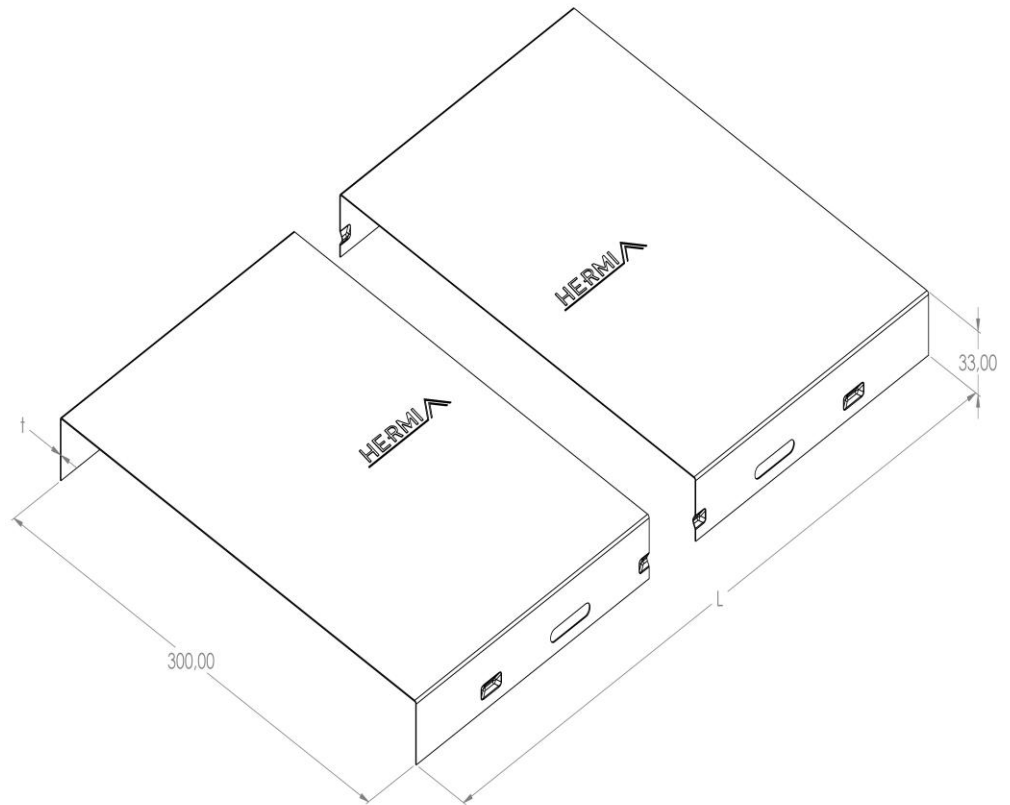

Product: KP-P 300

Product code: 88720173

Cable tray cover

Standard:	EN 61537:2007 Cable management - Cable tray systems and cable ladder systems
Dimensions:	Length: 2000 mm
	Width: 300 mm
	Height: 33 mm
	Metal thickness: 1,50 mm
Weight:	7,64 kg
Material:	Galvanised steel
Contribution to fire:	Non-flame propagating system
Electrical characteristics:	Electrically conductive system
Electrical continuity:	Yes
Corrosion resistance:	Class 3
Perforation:	Class B
Temperature:	Min: -20°C; Max: +105°C