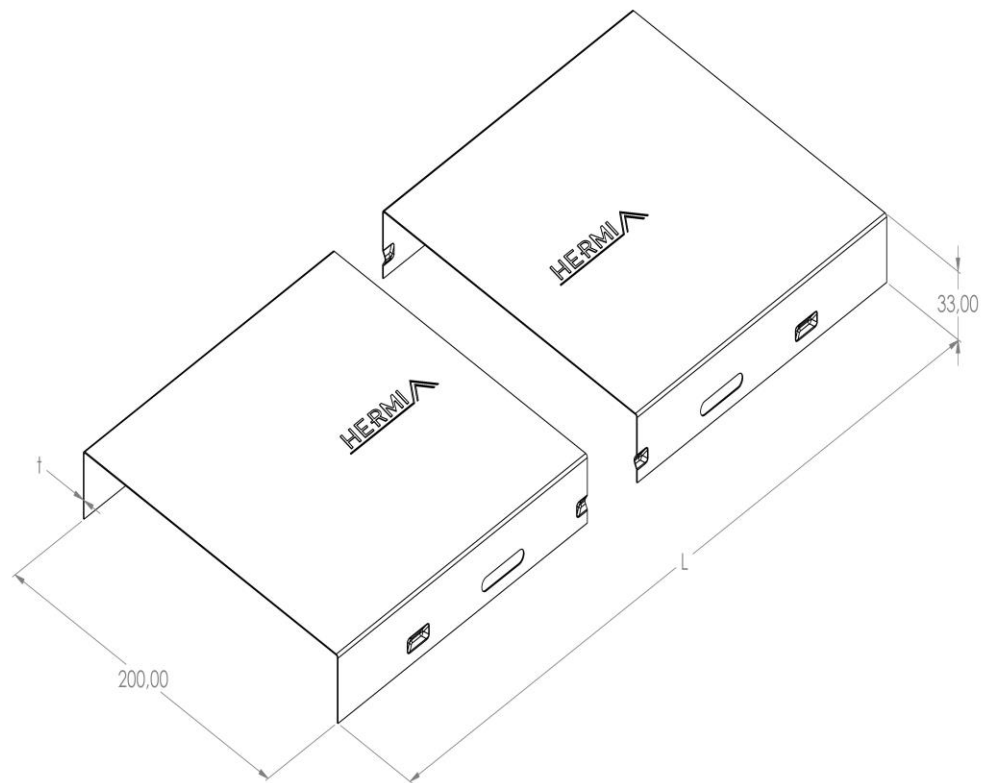

**Product:** KP-P 200

**Product code:** 88720172

Cable tray cover

<b>Standard:</b>	EN 61537:2007 Cable management - Cable tray systems and cable ladder systems
<b>Dimensions:</b>	Length: 2000 mm
	Width: 200 mm
	Height: 33 mm
	Metal thickness: 1,50 mm
<b>Weight:</b>	6,4 kg
<b>Material:</b>	Galvanised steel
<b>Contribution to fire:</b>	Non-flame propagating system
<b>Electrical characteristics:</b>	Electrically conductive system
<b>Electrical continuity:</b>	Yes
<b>Corrosion resistance:</b>	Class 3
<b>Perforation:</b>	Class B
<b>Temperature:</b>	Min: -20°C; Max: +105°C