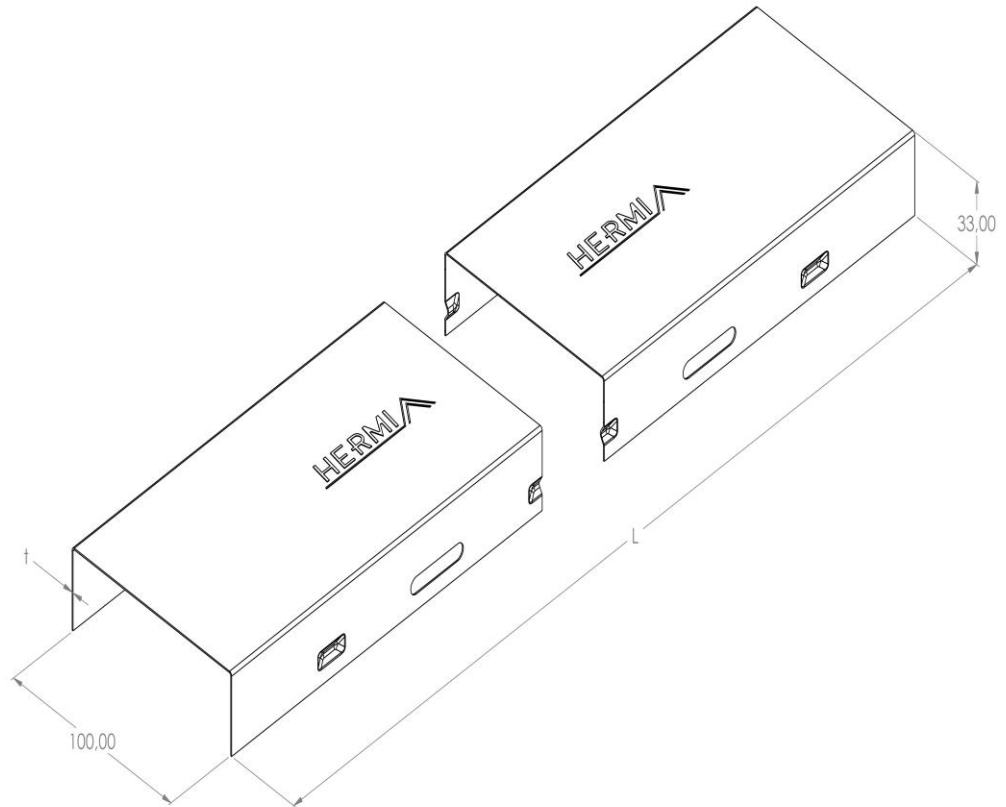

**Product:** KP-P 100

**Product code:** 88720171

Cable tray cover

<b>Standard:</b>	EN 61537:2007 Cable management - Cable tray systems and cable ladder systems
<b>Dimensions:</b>	Length: 2000 mm
	Width: 100 mm
	Height: 33 mm
	Metal thickness: 1,50 mm
<b>Weight:</b>	2,93 kg
<b>Material:</b>	Galvanised steel
<b>Contribution to fire:</b>	Non-flame propagating system
<b>Electrical characteristics:</b>	Electrically conductive system
<b>Electrical continuity:</b>	Yes
<b>Corrosion resistance:</b>	Class 3
<b>Perforation:</b>	Class B
<b>Temperature:</b>	Min: -20°C; Max: +105°C