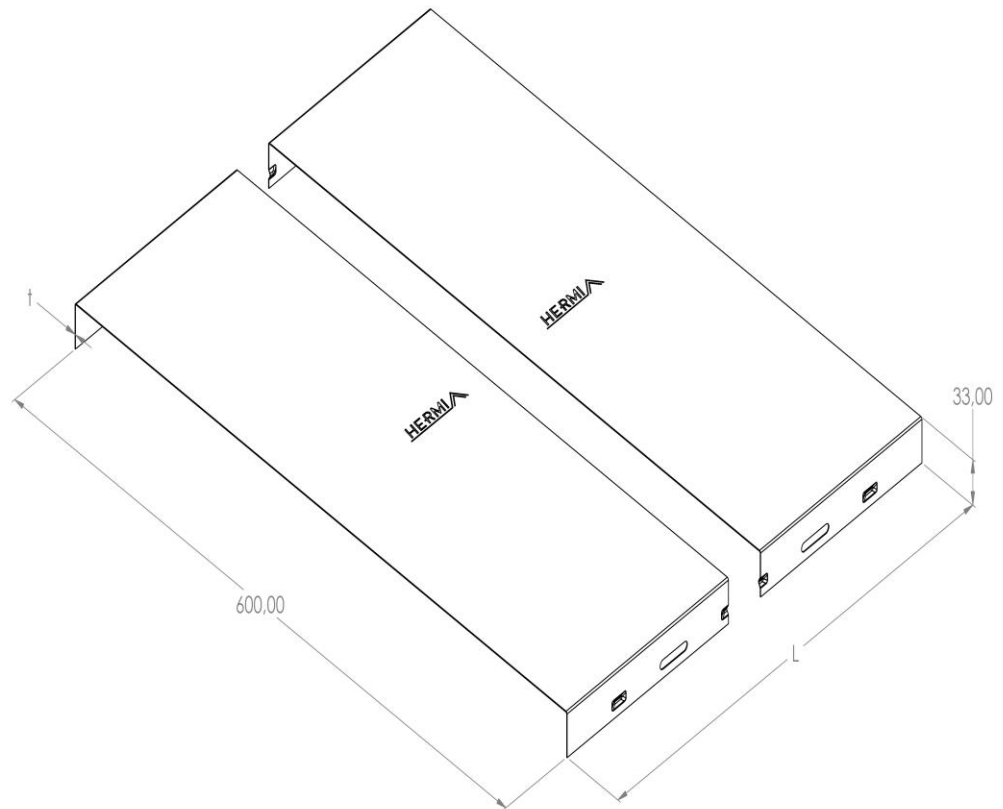

**Product:** KP-P 600

**Product code:** 88720156

Cable tray cover

<b>Standard:</b>	EN 61537:2007 Cable management - Cable tray systems and cable ladder systems
<b>Dimensions:</b>	Length: 2000 mm
	Width: 600 mm
	Height: 33 mm
	Metal thickness: 1,00 mm
<b>Weight:</b>	10,66 kg
<b>Material:</b>	Galvanised steel
<b>Contribution to fire:</b>	Non-flame propagating system
<b>Electrical characteristics:</b>	Electrically conductive system
<b>Electrical continuity:</b>	Yes
<b>Corrosion resistance:</b>	Class 3
<b>Perforation:</b>	Class B
<b>Temperature:</b>	Min: -20°C; Max: +105°C