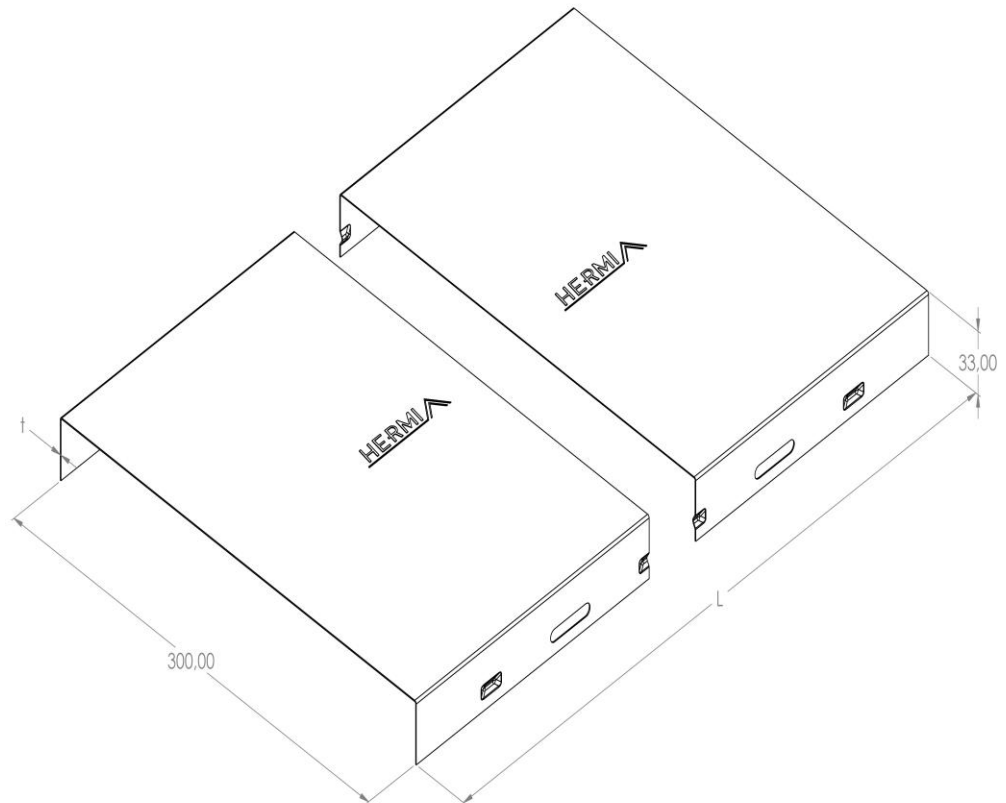

**Product:** KP-P 300

**Product code:** 88720153

Cable tray cover

<b>Standard:</b>	EN 61537:2007 Cable management - Cable tray systems and cable ladder systems
<b>Dimensions:</b>	Length: 2000 mm
	Width: 300 mm
	Height: 33 mm
	Metal thickness: 1,00 mm
<b>Weight:</b>	5,86 kg
<b>Material:</b>	Galvanised steel
<b>Contribution to fire:</b>	Non-flame propagating system
<b>Electrical characteristics:</b>	Electrically conductive system
<b>Electrical continuity:</b>	Yes
<b>Corrosion resistance:</b>	Class 3
<b>Perforation:</b>	Class B
<b>Temperature:</b>	Min: -20°C; Max: +105°C