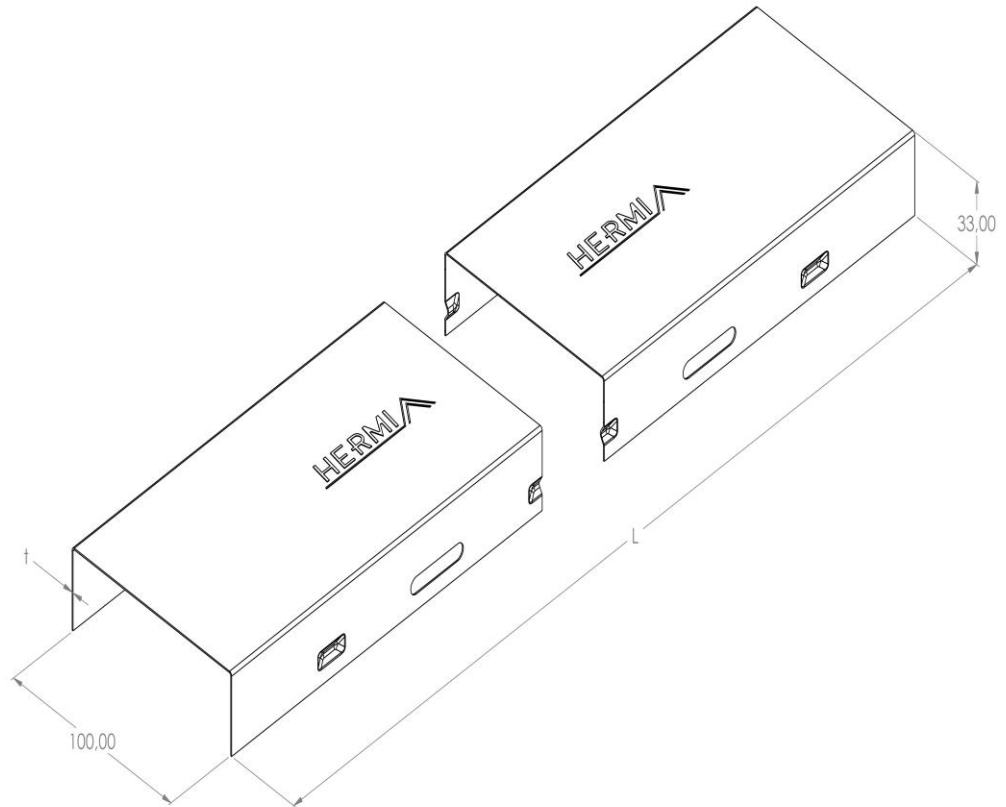

**Product:** KP-P 100

**Product code:** 88720151

Cable tray cover

<b>Standard:</b>	EN 61537:2007 Cable management - Cable tray systems and cable ladder systems
<b>Dimensions:</b>	Length: 2000 mm
	Width: 100 mm
	Height: 33 mm
	Metal thickness: 1,00 mm
<b>Weight:</b>	2,66 kg
<b>Material:</b>	Galvanised steel
<b>Contribution to fire:</b>	Non-flame propagating system
<b>Electrical characteristics:</b>	Electrically conductive system
<b>Electrical continuity:</b>	Yes
<b>Corrosion resistance:</b>	Class 3
<b>Perforation:</b>	Class B
<b>Temperature:</b>	Min: -20°C; Max: +105°C