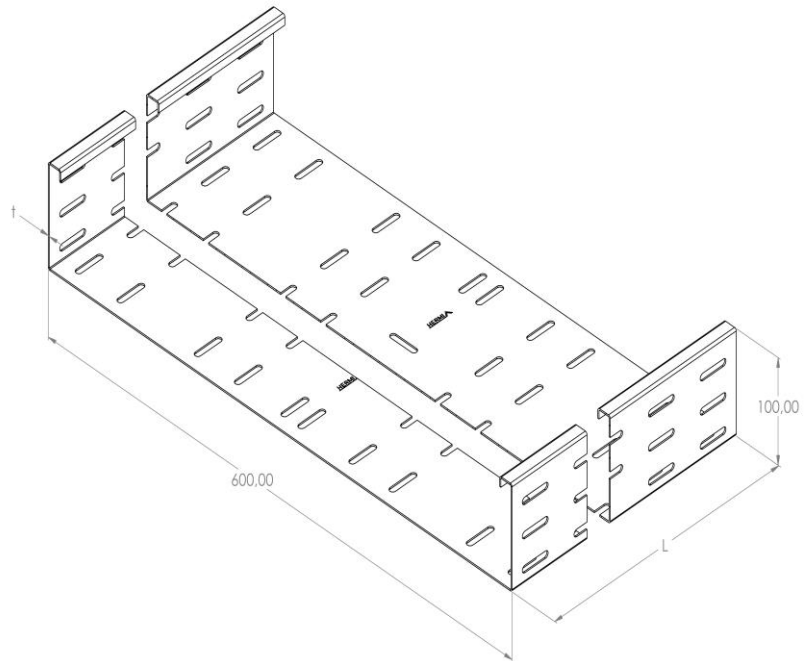

Product: KP 100/600

Product code: 88720116

Cable trays of 100 mm in height

<b>Standard:</b>	EN 61537:2007 Cable management - Cable tray systems and cable ladder systems
<b>Dimensions:</b>	Length: 2000 mm
	Width: 600 mm
	Height: 100 mm
	Metal thickness: 1,50 mm
<b>Weight:</b>	18 kg
<b>Material:</b>	Galvanised steel
<b>Contribution to fire:</b>	Non-flame propagating system
<b>Electrical characteristics:</b>	Electrically conductive system
<b>Electrical continuity:</b>	Yes
<b>Corrosion resistance:</b>	Class 3
<b>Perforation:</b>	Class B
<b>Temperature:</b>	Min: -20°C; Max: +105°C

Permissible load KP 100/600 d=1,5mm (kN/m)