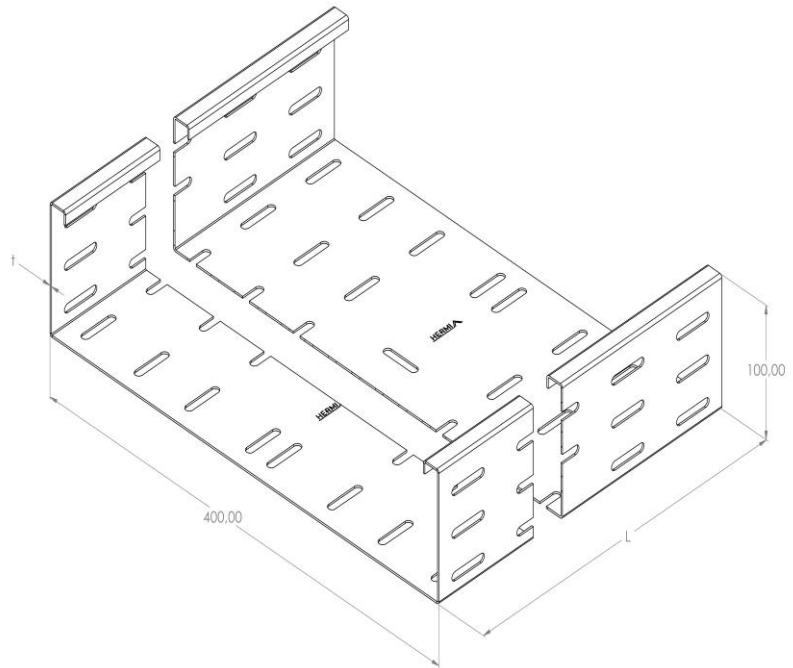

**Product:** KP 100/400

**Product code:** 88720104

Cable trays of 100 mm in height

<b>Standard:</b>	EN 61537:2007 Cable management - Cable tray systems and cable ladder systems
<b>Dimensions:</b>	Length: 3000 mm
	Width: 400 mm
	Height: 100 mm
	Metal thickness: 1,50 mm
<b>Weight:</b>	
<b>Material:</b>	Galvanised steel
<b>Contribution to fire:</b>	Non-flame propagating system
<b>Electrical characteristics:</b>	Electrically conductive system
<b>Electrical continuity:</b>	Yes
<b>Corrosion resistance:</b>	Class 3
<b>Perforation:</b>	Class B
<b>Temperature:</b>	Min: -20°C; Max: +105°C

Permissible load KP 100/400 d=1,5mm (kN/m)