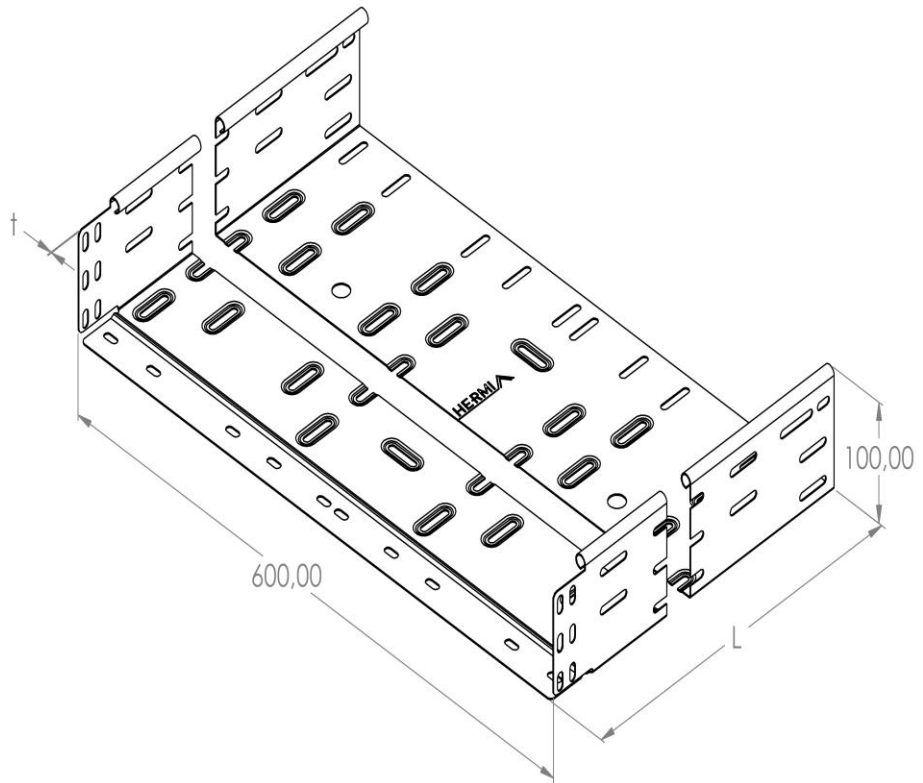

**Product:** KP 100/600

**Product code:** 88720066

Cable trays of 100 mm in height

<b>Standard:</b>	EN 61537:2007 Cable management - Cable tray systems and cable ladder systems
<b>Dimensions:</b>	Length: 2000 mm
	Width: 600 mm
	Height: 100 mm
	Metal thickness: 0,80 mm
<b>Weight:</b>	12,9 kg
<b>Material:</b>	Galvanised steel
<b>Contribution to fire:</b>	Non-flame propagating system
<b>Electrical characteristics:</b>	Electrically conductive system
<b>Electrical continuity:</b>	Yes
<b>Corrosion resistance:</b>	Class 3
<b>Perforation:</b>	Class B
<b>Temperature:</b>	Min: -20°C; Max: +105°C