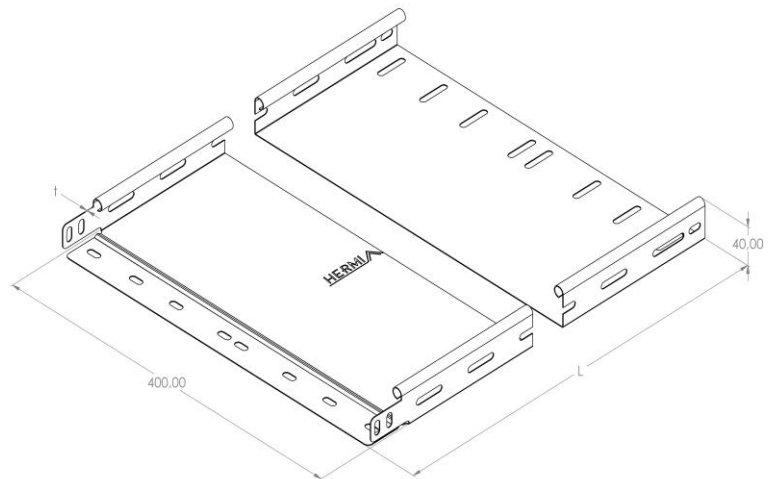

Product: KPU 40/400

Product code: 88720044

Non-perforated cable trays of 40 mm in height

<b>Standard:</b>	EN 61537:2007 Cable management - Cable tray systems and cable ladder systems
<b>Dimensions:</b>	Length: 2000 mm
	Width: 400 mm
	Height: 40 mm
	Metal thickness: 0,80 mm
<b>Weight:</b>	
<b>Material:</b>	Galvanised steel
<b>Contribution to fire:</b>	Non-flame propagating system
<b>Electrical characteristics:</b>	Electrically conductive system
<b>Electrical continuity:</b>	Yes
<b>Corrosion resistance:</b>	Class 3
<b>Perforation:</b>	Class B
<b>Temperature:</b>	Min: -20°C; Max: +105°C

Permissible load KP 40/400 d=0,8mm (kN/m)