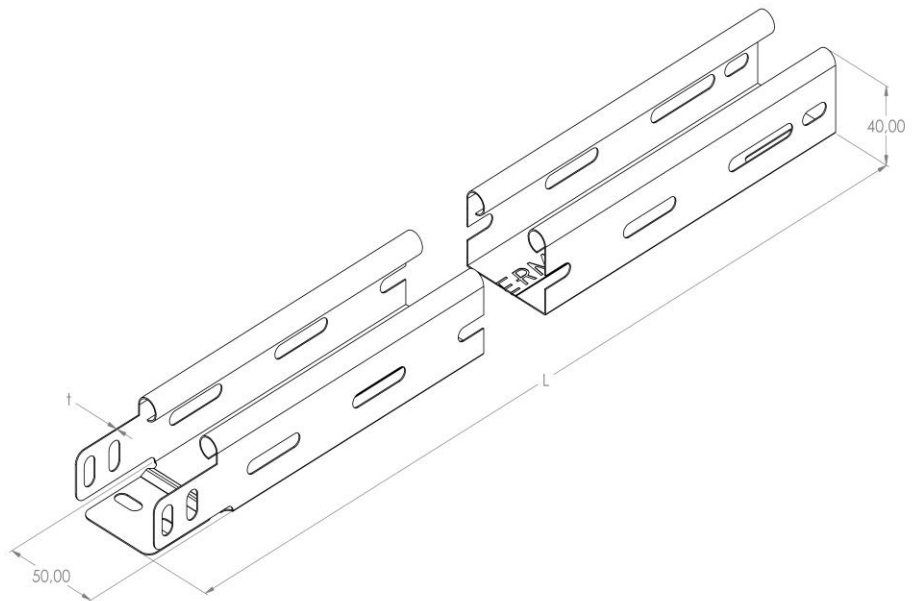

**Product:** KPU 40/50

**Product code:** 88720040

Non-perforated cable trays of 40 mm in height

<b>Standard:</b>	EN 61537:2007 Cable management - Cable tray systems and cable ladder systems
<b>Dimensions:</b>	Length: 2000 mm
	Width: 50 mm
	Height: 40 mm
	Metal thickness: 0,60 mm
<b>Weight:</b>	
<b>Material:</b>	Galvanised steel
<b>Contribution to fire:</b>	Non-flame propagating system
<b>Electrical characteristics:</b>	Electrically conductive system
<b>Electrical continuity:</b>	Yes
<b>Corrosion resistance:</b>	Class 3
<b>Perforation:</b>	Class B
<b>Temperature:</b>	Min: -20°C; Max: +105°C