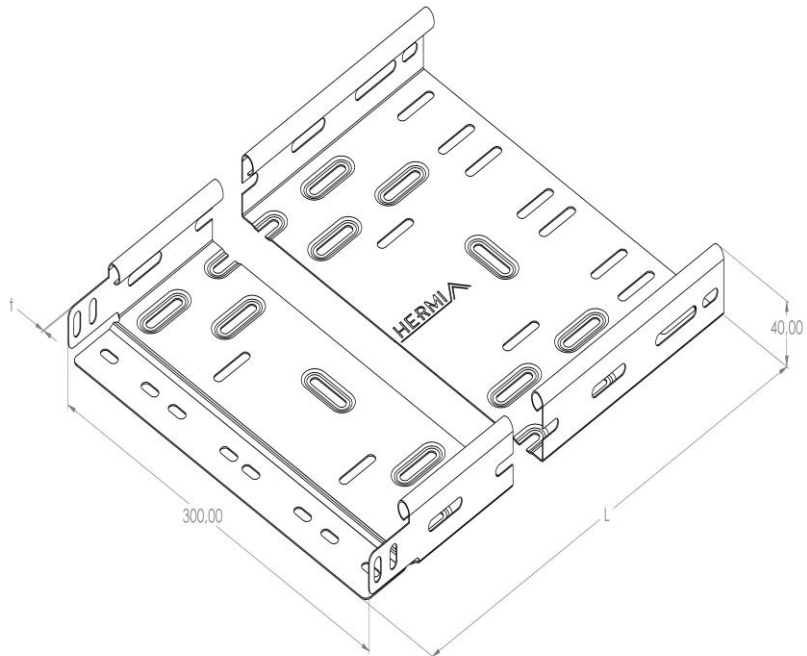

Product: KP 40/300

Product code: 88720033

Cable trays of 40 mm in height

Standard:	EN 61537:2007 Cable management - Cable tray systems and cable ladder systems
Dimensions:	Length: 3000 mm
	Width: 300 mm
	Height: 40 mm
	Metal thickness: 0,80 mm
Weight:	7,2 kg
Material:	Galvanised steel
Contribution to fire:	Non-flame propagating system
Electrical characteristics:	Electrically conductive system
Electrical continuity:	Yes
Corrosion resistance:	Class 3
Perforation:	Class B
Temperature:	Min: -20°C; Max: +105°C

Permissible load KP 40/300 d=0,8mm (kN/m)