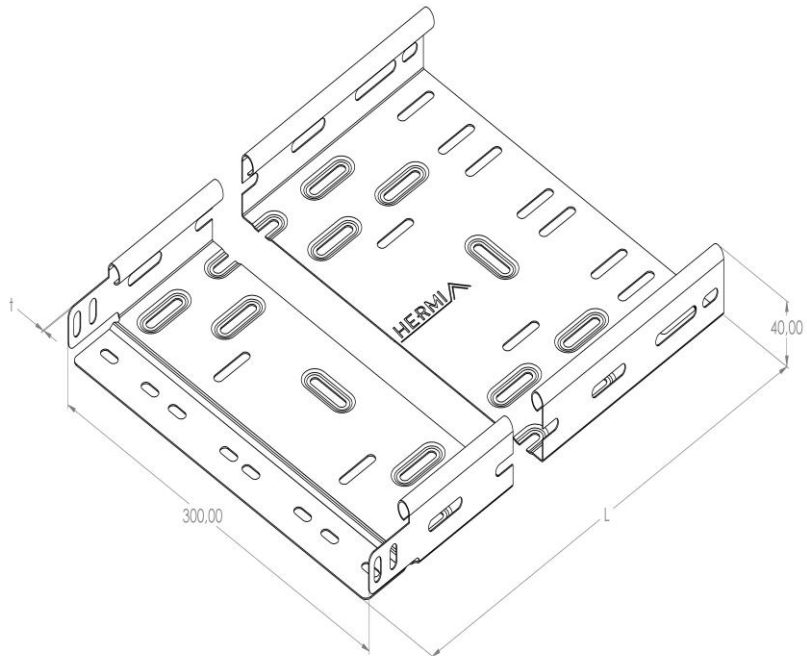

Product: KP 40/300

Product code: 88720023

Cable trays of 40 mm in height

Standard:	EN 61537:2007 Cable management - Cable tray systems and cable ladder systems
Dimensions:	Length: 2000 mm
	Width: 300 mm
	Height: 40 mm
	Metal thickness: 0,80 mm
Weight:	4,8 kg
Material:	Galvanised steel
Contribution to fire:	Non-flame propagating system
Electrical characteristics:	Electrically conductive system
Electrical continuity:	Yes
Corrosion resistance:	Class 3
Perforation:	Class B
Temperature:	Min: -20°C; Max: +105°C

Permissible load KP 40/300 d=0,8mm (kN/m)