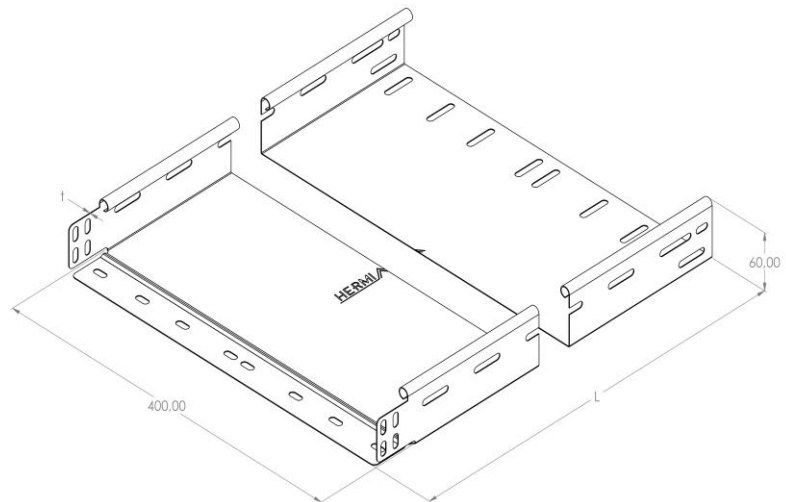

Product: KPU 60/400

Product code: 88720004

Non-perforated cable trays of 60 mm in height

<b>Standard:</b>	EN 61537:2007 Cable management - Cable tray systems and cable ladder systems
<b>Dimensions:</b>	Length: 2000 mm
	Width: 400 mm
	Height: 60 mm
	Metal thickness: 0,80 mm
<b>Weight:</b>	6,7 kg
<b>Material:</b>	Galvanised steel
<b>Contribution to fire:</b>	Non-flame propagating system
<b>Electrical characteristics:</b>	Electrically conductive system
<b>Electrical continuity:</b>	Yes
<b>Corrosion resistance:</b>	Class 3
<b>Perforation:</b>	Class B
<b>Temperature:</b>	Min: -20°C; Max: +105°C

Permissible load KP 60/400 d=0,8mm (kN/m)