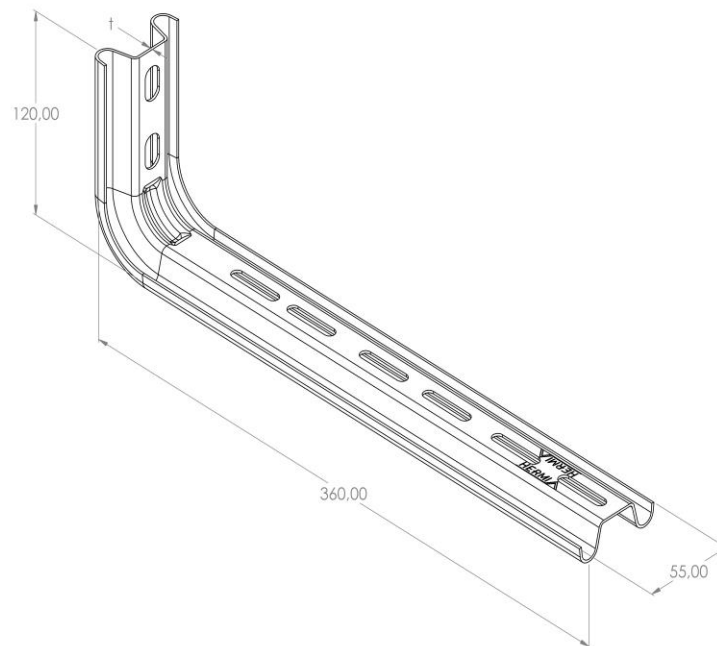

Product: NKP-SNL/OMEGA 310

Product code: 88718873

Wall bracket

<b>Standard:</b>	EN 61537:2007 Cable management - Cable tray systems and cable ladder systems
<b>Dimensions:</b>	Length: 360 mm
	Width: 55 mm
	Height: 120 mm
	Metal thickness: 1,5 mm
<b>Maximum load:</b>	0,6 kN
<b>Weight:</b>	0,5 kg
<b>Material:</b>	Hot-dip galvanised steel
<b>Contribution to fire:</b>	Non-flame propagating system
<b>Electrical characteristics:</b>	Electrically conductive system
<b>Electrical continuity:</b>	Yes
<b>Corrosion resistance:</b>	Class 6
<b>Temperature:</b>	Min: -20°C; Max: +105°C