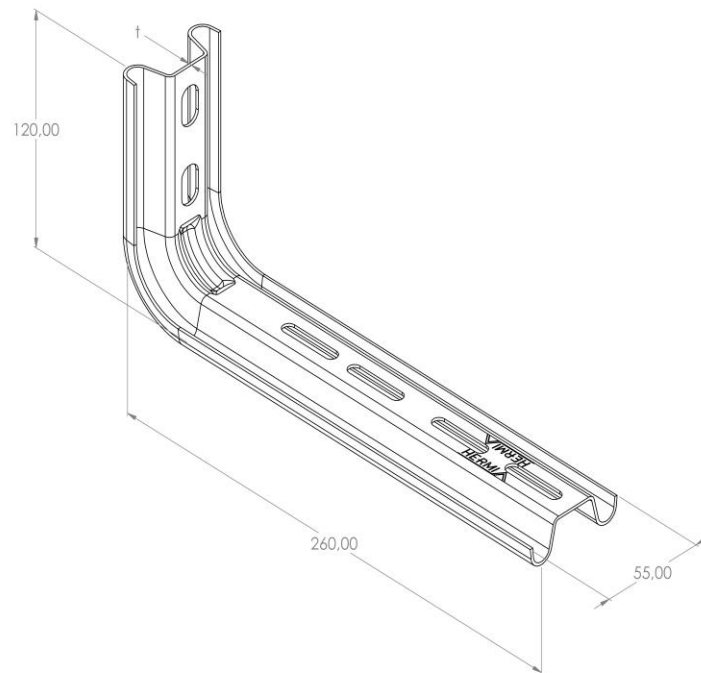

Product: NKP-SNL/OMEGA 210

Product code: 88718872

Wall bracket

<b>Standard:</b>	EN 61537:2007 Cable management - Cable tray systems and cable ladder systems
<b>Dimensions:</b>	Length: 260 mm
	Width: 55 mm
	Height: 120 mm
	Metal thickness: 1,5 mm
<b>Maximum load:</b>	0,9 kN
<b>Weight:</b>	0,4 kg
<b>Material:</b>	Hot-dip galvanised steel
<b>Contribution to fire:</b>	Non-flame propagating system
<b>Electrical characteristics:</b>	Electrically conductive system
<b>Electrical continuity:</b>	Yes
<b>Corrosion resistance:</b>	Class 6
<b>Temperature:</b>	Min: -20°C; Max: +105°C